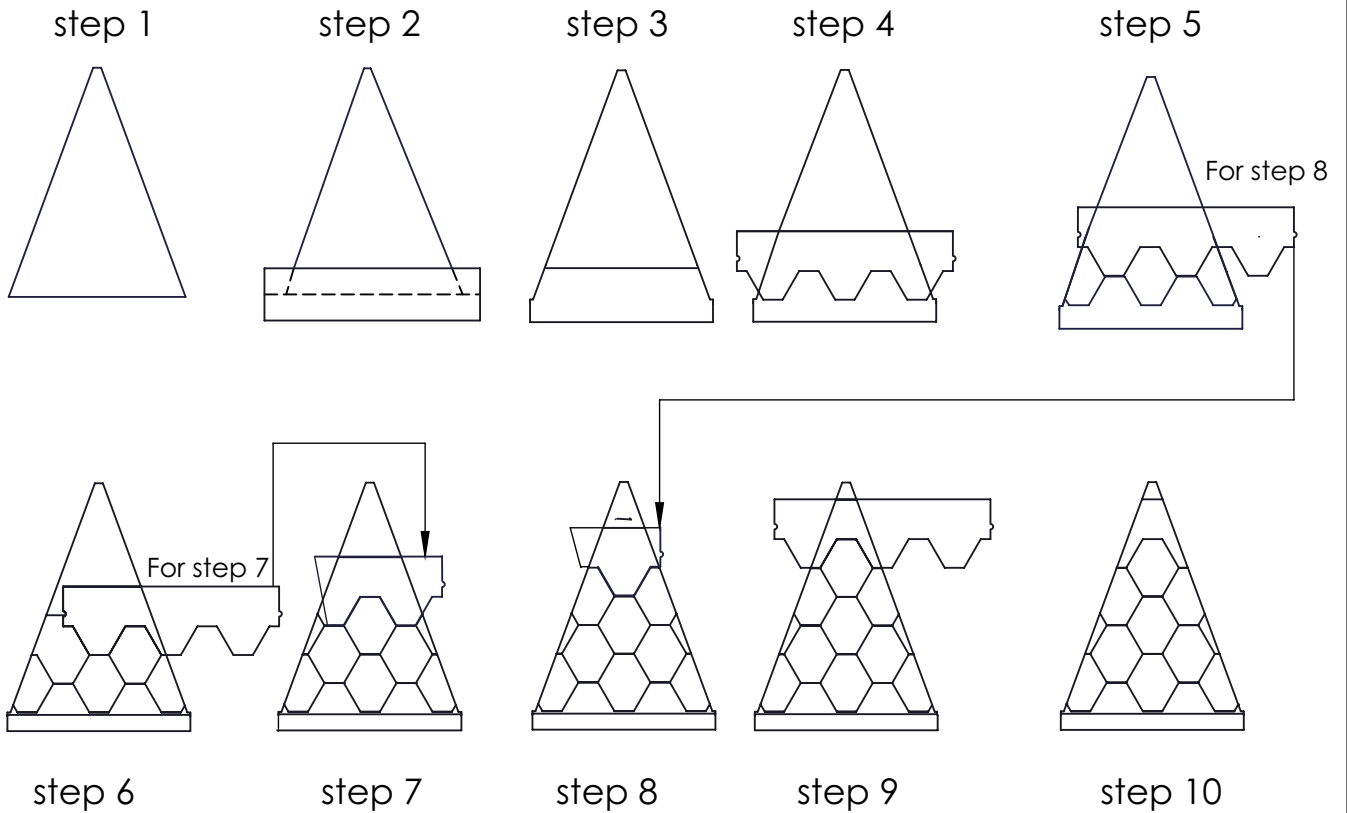

Required tools for sauna installation.

NB!

TOP

Floor

2x30 (with a big cap)

ka108

Nr.	Stock size	Qty.	Preview	Nr.	Stock size	Qty.	Preview
ka108	Roll	17.5M		p05	41x145x1995	41	
	400x280x150	1		p132	41x145x120	12	
	Assembly manual	1		p133	41x26x1755	1	
67	L6280	2		p134	41x47x1755	1	
s66	400x75x22			s136	1823x644	2	
p05-02	41x145x1995	1		s63	1823x644	2	
				s62	1944x675	2	
				n130	40x100x1840	1	
				n131	40x100x1190	2	
				k137	1143x136x40	8	
				k138	1061x819	8	

Nr.	Stock size	Qty.	Preview	Nr.	Stock size	Qty.	Preview
	5x90	8			Set		
	6x120	33		k140	68x20x847	8	
	†15, †20, †25	1+1+1		d141	690x150	2	
	1.5x30	22		d149	40x20x690	1	
	2x30	240		si142	1703x531	2	
d104	1715x690x70	1		si143	70x40x600	4	
d150	25x15x1755	4		k146	294x294	1	
	4x35	90		k147	44x40x100	8	
	4x70	77		v144	Ventilation set	2	
				k109	1000x317	28	