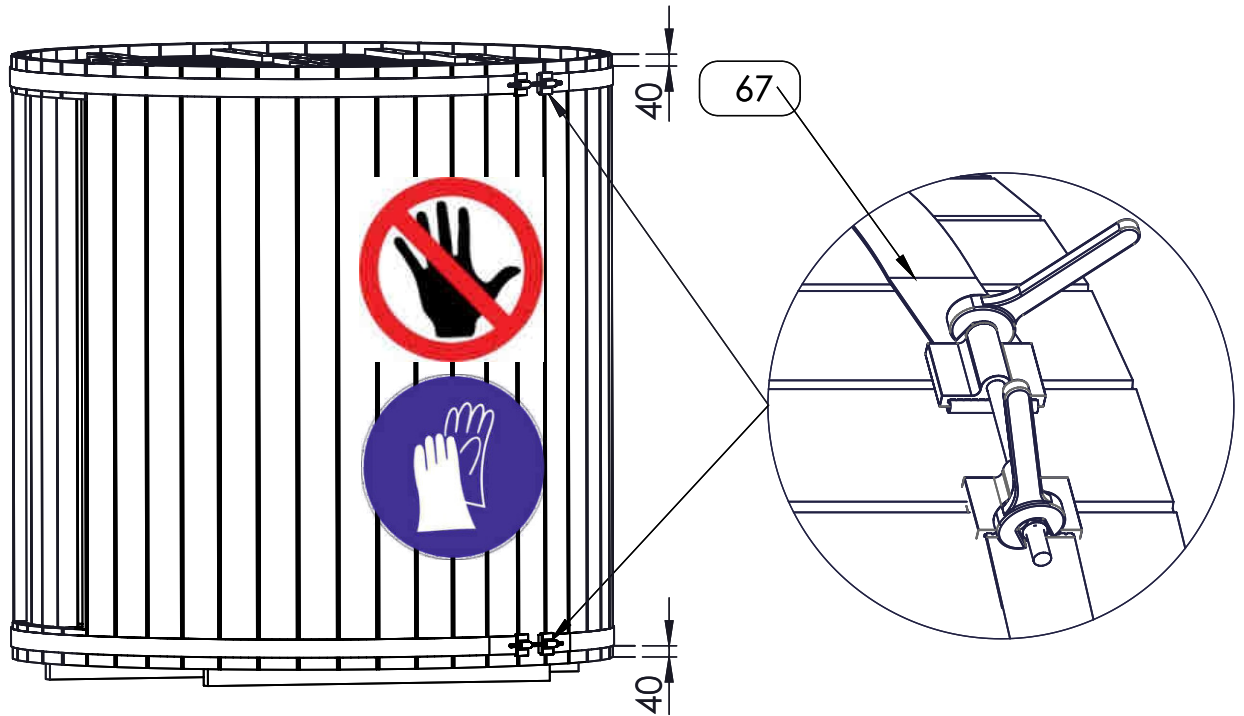

Required tools for sauna installation.

NB!

TOP

Floor

2x30 (with a big cap)

ka108

Nr.	Stock size	Qty.	Preview	Nr.	Stock size	Qty.	Preview
ka108	Roll	17.5M		p05	41x145x1995	41	
	400x280x150	1		p132	41x145x120	12	
	Assembly manual	1		p133	41x26x1755	1	
67	L6280	2		p134	41x47x1755	1	
s66	400x75x22			s136	1823x644	2	
p05-02	41x145x1995	1		s63	1823x644	2	
				s62	1944x675	2	
				n130	40x100x1840	1	
				n131	40x100x1190	2	
				k137	1143x136x40	8	
				k138	1061x819	8	

Nr.	Stock size	Qty.	Preview	Nr.	Stock size	Qty.	Preview
	5x90	8			Set		
	6x120	33		k140	68x20x847	8	
	†15, †20, †25	1+1+1		d141	690x150	2	
	1.5x30	22		d149	40x20x690	1	
	2x30	240		si142	1703x531	2	
d104	1715x690x70	1		si143	70x40x600	4	
d150	25x15x1755	4		k146	294x294	1	
	4x35	90		k147	44x40x100	8	
	4x70	77		v144	Ventilation set	2	
				k109	1000x317	28	