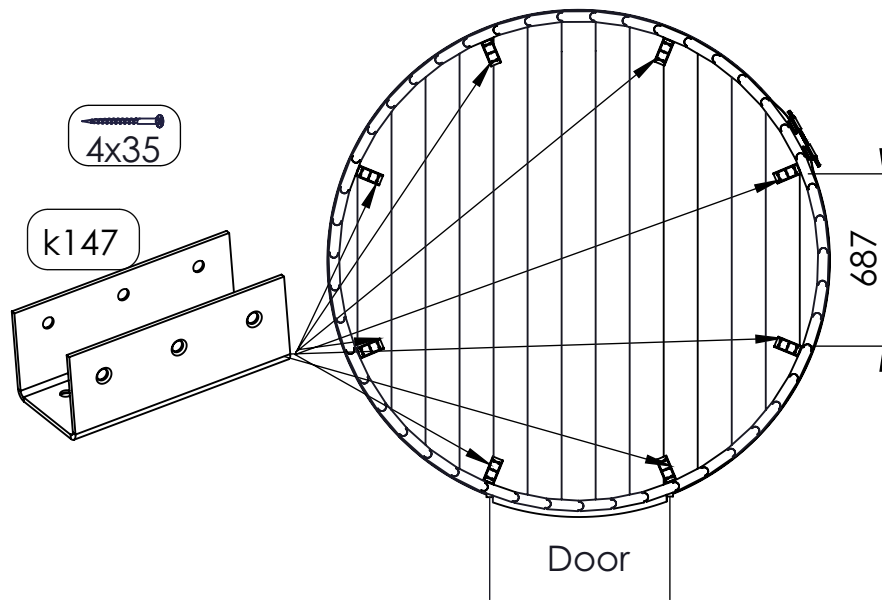

Required tools for sauna installation.

NB!

TOP

Floor

2x30 (with a big cap)

ka108

Nr.	Stock size	Qty.	Preview	Nr.	Stock size	Qty.	Preview
ka108	Roll	17.5M		p05	41x145x1995	41	
	400x280x150	1		p132	41x145x120	12	
	Assembly manual	1		p133	41x26x1755	1	
67	L6280	2		p134	41x47x1755	1	
s66	400x75x22			s136	1823x644	2	
p05-02	41x145x1995	1		s63	1823x644	2	
				s62	1944x675	2	
				n130	40x100x1840	1	
				n131	40x100x1190	2	
				k137	1143x136x40	8	
				k138	1061x819	8	

Nr.	Stock size	Qty.	Preview	Nr.	Stock size	Qty.	Preview
	5x90	8			Set		
	6x120	33		k140	68x20x847	8	
	†15, †20, †25	1+1+1		d141	690x150	2	
	1.5x30	22		d149	40x20x690	1	
	2x30	240		si142	1703x531	2	
d104	1715x690x70	1		si143	70x40x600	4	
d150	25x15x1755	4		k146	294x294	1	
	4x35	90		k147	44x40x100	8	
	4x70	77		v144	Ventilation set	2	
				k109	1000x317	28	