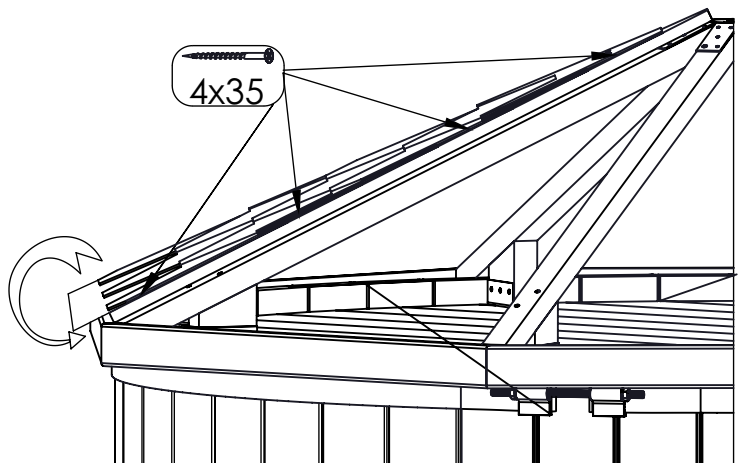

Required tools for sauna installation.

NB!

TOP

Floor

2x30 (with a big cap)

ka108

Nr.	Stock size	Qty.	Preview	Nr.	Stock size	Qty.	Preview
ka108	Roll	17.5M		p05	41x145x1995	41	
	400x280x150	1		p132	41x145x120	12	
	Assembly manual	1		p133	41x26x1755	1	
67	L6280	2		p134	41x47x1755	1	
s66	400x75x22			s136	1823x644	2	
p05-02	41x145x1995	1		s63	1823x644	2	
				s62	1944x675	2	
				n130	40x100x1840	1	
				n131	40x100x1190	2	
				k137	1143x136x40	8	
				k138	1061x819	8	

Nr.	Stock size	Qty.	Preview	Nr.	Stock size	Qty.	Preview
	5x90	8			Set		
	6x120	33		k140	68x20x847	8	
	†15, †20, †25	1+1+1		d141	690x150	2	
	1.5x30	22		d149	40x20x690	1	
	2x30	240		si142	1703x531	2	
d104	1715x690x70	1		si143	70x40x600	4	
d150	25x15x1755	4		k146	294x294	1	
	4x35	90		k147	44x40x100	8	
	4x70	77		v144	Ventilation set	2	
				k109	1000x317	28	