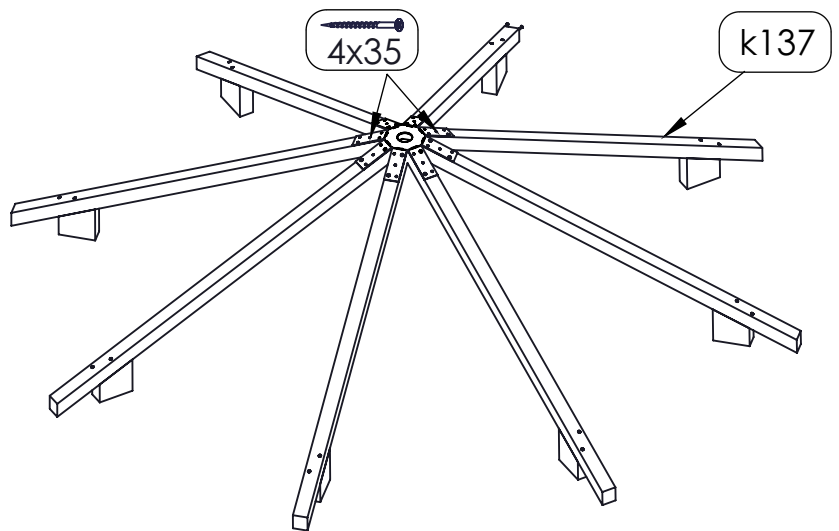

Required tools for sauna installation.

NB!

TOP

Floor

2x30 (with a big cap)

ka108

Nr.	Stock size	Qty.	Preview	Nr.	Stock size	Qty.	Preview
ka108	Roll	17.5M		p05	41x145x1995	41	
	400x280x150	1		p132	41x145x120	12	
	Assembly manual	1		p133	41x26x1755	1	
67	L6280	2		p134	41x47x1755	1	
s66	400x75x22			s136	1823x644	2	
p05-02	41x145x1995	1		s63	1823x644	2	
				s62	1944x675	2	
				n130	40x100x1840	1	
				n131	40x100x1190	2	
				k137	1143x136x40	8	
				k138	1061x819	8	

Nr.	Stock size	Qty.	Preview	Nr.	Stock size	Qty.	Preview
	5x90	8			Set		
	6x120	33		k140	68x20x847	8	
	†15, †20, †25	1+1+1		d141	690x150	2	
	1.5x30	22		d149	40x20x690	1	
	2x30	240		si142	1703x531	2	
d104	1715x690x70	1		si143	70x40x600	4	
d150	25x15x1755	4		k146	294x294	1	
	4x35	90		k147	44x40x100	8	
	4x70	77		v144	Ventilation set	2	
				k109	1000x317	28	