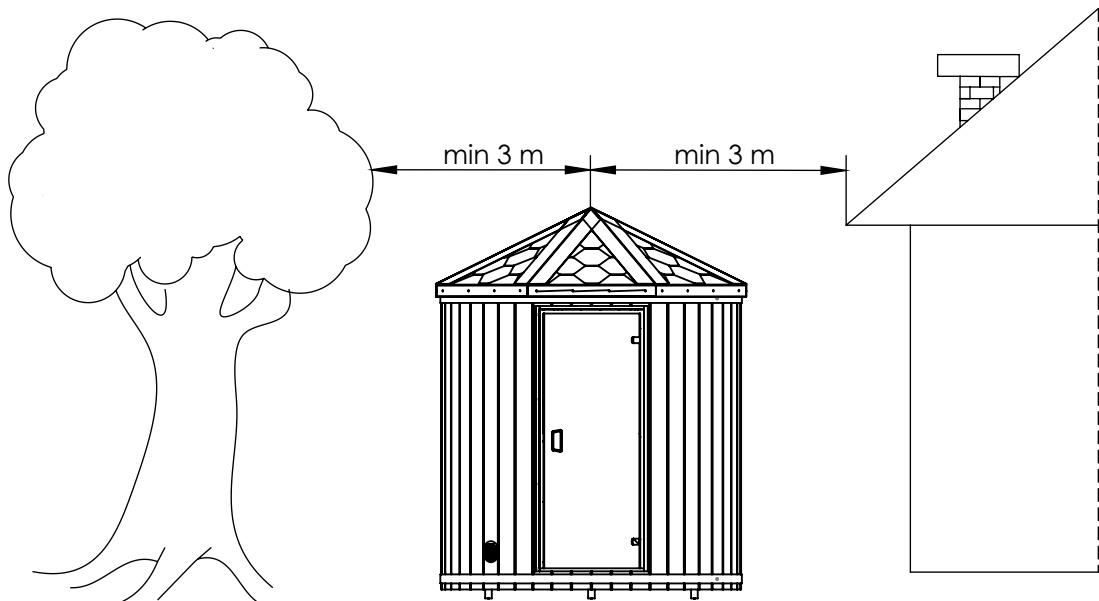

Required tools for sauna installation.

NB!

TOP

Floor

2x30 (with a big cap)

ka108

Nr.	Stock size	Qty.	Preview	Nr.	Stock size	Qty.	Preview
ka108	Roll	17.5M		p05	41x145x1995	41	
	400x280x150	1		p132	41x145x120	12	
	Assembly manual	1		p133	41x26x1755	1	
67	L6280	2		p134	41x47x1755	1	
s66	400x75x22			s136	1823x644	2	
p05-02	41x145x1995	1		s63	1823x644	2	
				s62	1944x675	2	
				n130	40x100x1840	1	
				n131	40x100x1190	2	
				k137	1143x136x40	8	
				k138	1061x819	8	

Nr.	Stock size	Qty.	Preview	Nr.	Stock size	Qty.	Preview
	5x90	8			Set		
	6x120	33		k140	68x20x847	8	
	†15, †20, †25	1+1+1		d141	690x150	2	
	1.5x30	22		d149	40x20x690	1	
	2x30	240		si142	1703x531	2	
d104	1715x690x70	1		si143	70x40x600	4	
d150	25x15x1755	4		k146	294x294	1	
	4x35	90		k147	44x40x100	8	
	4x70	77		v144	Ventilation set	2	
				k109	1000x317	28	