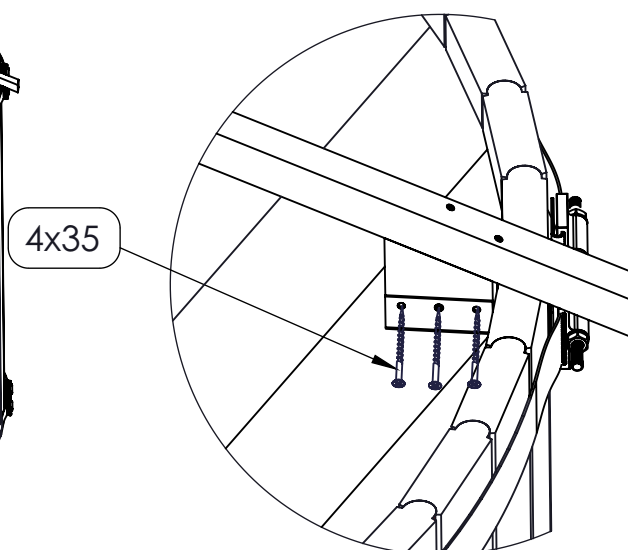

Required tools for sauna installation.

NB!

TOP

Floor

2x30 (with a big cap)

ka108

Nr.	Stock size	Qty.	Preview	Nr.	Stock size	Qty.	Preview
ka108	Roll	17.5M		p05	41x145x1995	41	
	400x280x150	1		p132	41x145x120	12	
	Assembly manual	1		p133	41x26x1755	1	
67	L6280	2		p134	41x47x1755	1	
s66	400x75x22			s136	1823x644	2	
p05-02	41x145x1995	1		s63	1823x644	2	
				s62	1944x675	2	
				n130	40x100x1840	1	
				n131	40x100x1190	2	
				k137	1143x136x40	8	
				k138	1061x819	8	

Nr.	Stock size	Qty.	Preview	Nr.	Stock size	Qty.	Preview
	5x90	8			Set		
	6x120	33		k140	68x20x847	8	
	†15, †20, †25	1+1+1		d141	690x150	2	
	1.5x30	22		d149	40x20x690	1	
	2x30	240		si142	1703x531	2	
d104	1715x690x70	1		si143	70x40x600	4	
d150	25x15x1755	4		k146	294x294	1	
	4x35	90		k147	44x40x100	8	
	4x70	77		v144	Ventilation set	2	
				k109	1000x317	28	