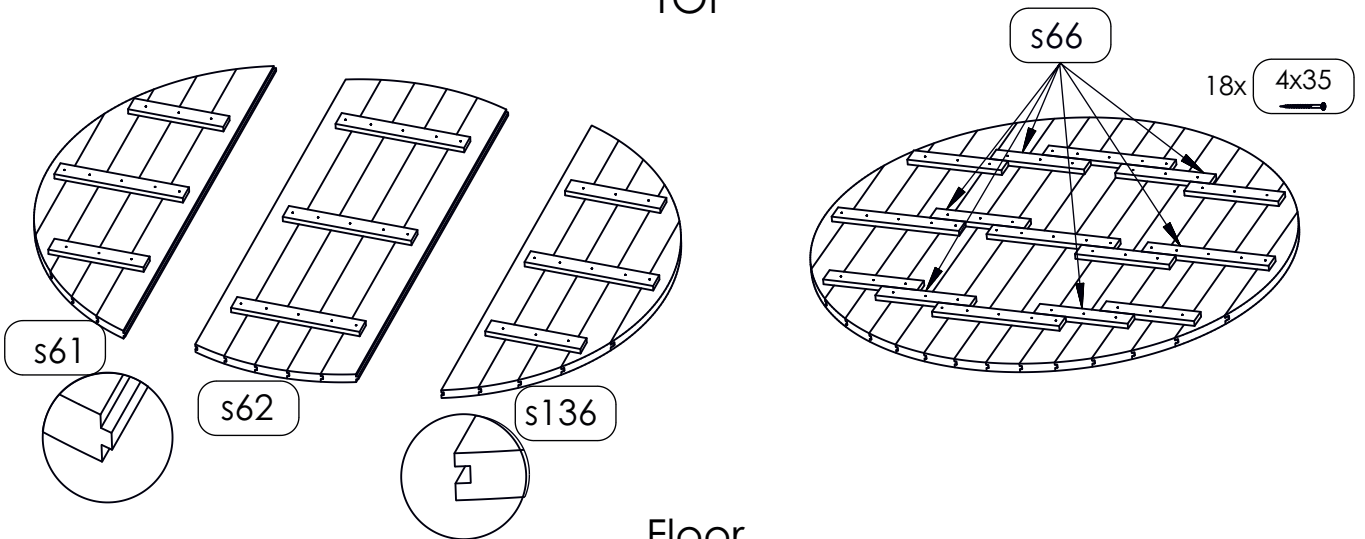

Required tools for sauna installation.

NB!

TOP

Floor

2x30 (with a big cap)

ka108

Nr.	Stock size	Qty.	Preview	Nr.	Stock size	Qty.	Preview
ka108	Roll	17.5M		p05	41x145x1995	41	
	400x280x150	1		p132	41x145x120	12	
	Assembly manual	1		p133	41x26x1755	1	
67	L6280	2		p134	41x47x1755	1	
s66	400x75x22			s136	1823x644	2	
p05-02	41x145x1995	1		s63	1823x644	2	
				s62	1944x675	2	
				n130	40x100x1840	1	
				n131	40x100x1190	2	
				k137	1143x136x40	8	
				k138	1061x819	8	

Nr.	Stock size	Qty.	Preview	Nr.	Stock size	Qty.	Preview
	5x90	8			Set		
	6x120	33		k140	68x20x847	8	
	†15, †20, †25	1+1+1		d141	690x150	2	
	1.5x30	22		d149	40x20x690	1	
	2x30	240		si142	1703x531	2	
d104	1715x690x70	1		si143	70x40x600	4	
d150	25x15x1755	4		k146	294x294	1	
	4x35	90		k147	44x40x100	8	
	4x70	77		v144	Ventilation set	2	
				k109	1000x317	28	