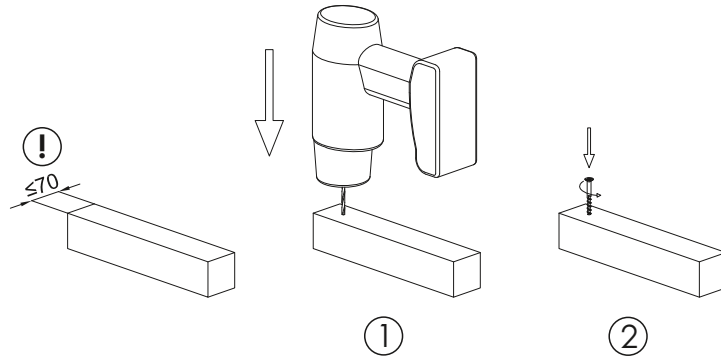

Required tools for sauna installation.

NB!

TOP

Floor

2x30 (with a big cap)

ka108

Nr.	Stock size	Qty.	Preview	Nr.	Stock size	Qty.	Preview
ka108	Roll	17.5M		p05	41x145x1995	41	
	400x280x150	1		p132	41x145x120	12	
	Assembly manual	1		p133	41x26x1755	1	
67	L6280	2		p134	41x47x1755	1	
s66	400x75x22			s136	1823x644	2	
p05-02	41x145x1995	1		s63	1823x644	2	
				s62	1944x675	2	
				n130	40x100x1840	1	
				n131	40x100x1190	2	
				k137	1143x136x40	8	
				k138	1061x819	8	

Nr.	Stock size	Qty.	Preview	Nr.	Stock size	Qty.	Preview
	5x90	8			Set		
	6x120	33		k140	68x20x847	8	
	†15, †20, †25	1+1+1		d141	690x150	2	
	1.5x30	22		d149	40x20x690	1	
	2x30	240		si142	1703x531	2	
d104	1715x690x70	1		si143	70x40x600	4	
d150	25x15x1755	4		k146	294x294	1	
	4x35	90		k147	44x40x100	8	
	4x70	77		v144	Ventilation set	2	
				k109	1000x317	28	