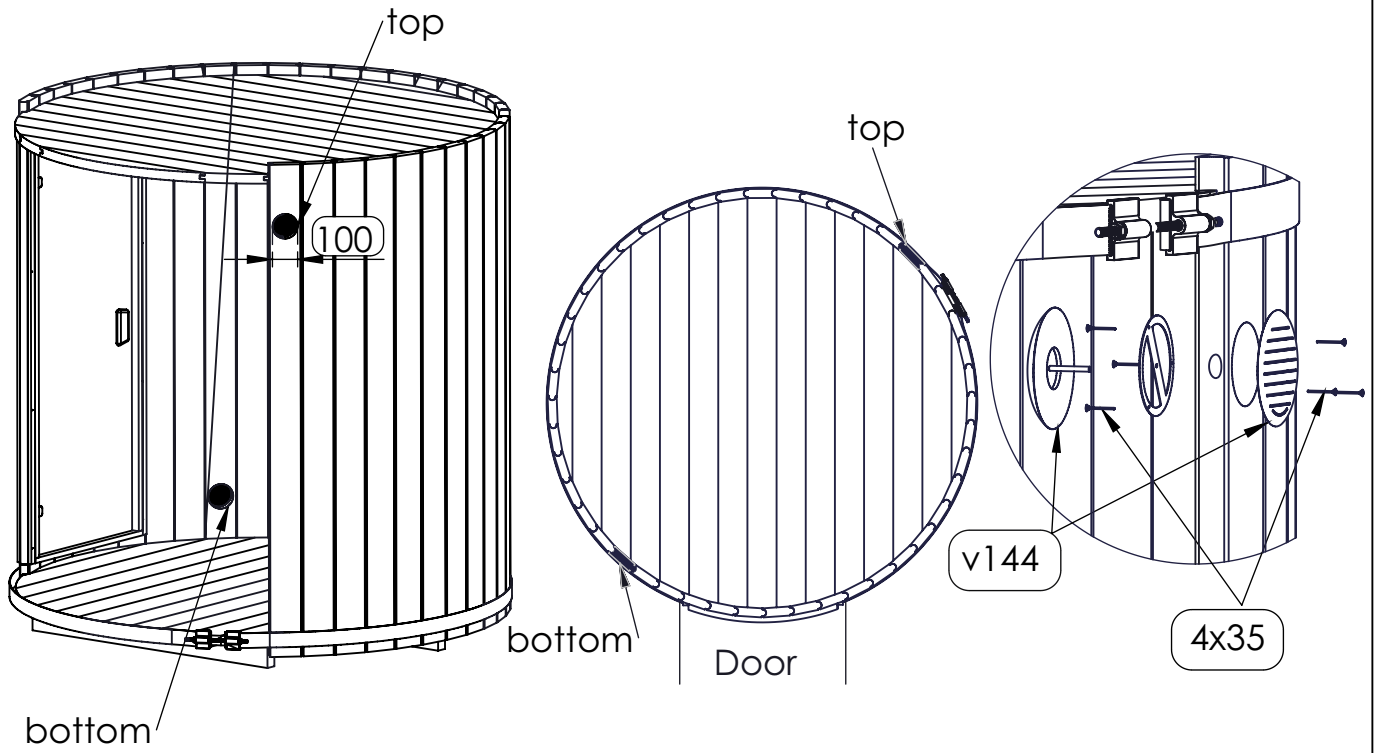

Required tools for sauna installation.

NB!

TOP

Floor

2x30 (with a big cap)

ka108

Nr.	Stock size	Qty.	Preview	Nr.	Stock size	Qty.	Preview
ka108	Roll	17.5M		p05	41x145x1995	41	
	400x280x150	1		p132	41x145x120	12	
	Assembly manual	1		p133	41x26x1755	1	
67	L6280	2		p134	41x47x1755	1	
s66	400x75x22			s136	1823x644	2	
p05-02	41x145x1995	1		s63	1823x644	2	
				s62	1944x675	2	
				n130	40x100x1840	1	
				n131	40x100x1190	2	
				k137	1143x136x40	8	
				k138	1061x819	8	

Nr.	Stock size	Qty.	Preview	Nr.	Stock size	Qty.	Preview
	5x90	8			Set		
	6x120	33		k140	68x20x847	8	
	†15, †20, †25	1+1+1		d141	690x150	2	
	1.5x30	22		d149	40x20x690	1	
	2x30	240		si142	1703x531	2	
d104	1715x690x70	1		si143	70x40x600	4	
d150	25x15x1755	4		k146	294x294	1	
	4x35	90		k147	44x40x100	8	
	4x70	77		v144	Ventilation set	2	
				k109	1000x317	28	