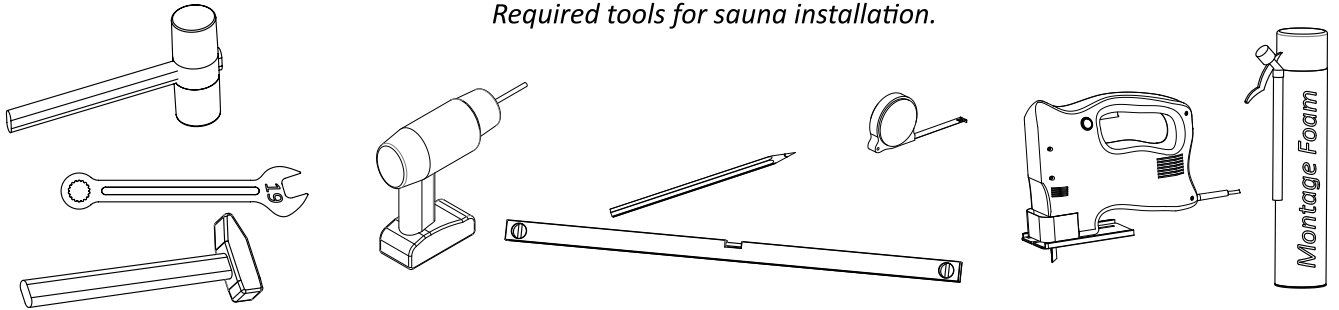

Required tools for sauna installation.

NB!

TOP

Floor

2x30 (with a big cap)

ka108

Nr.	Stock size	Qty.	Preview	Nr.	Stock size	Qty.	Preview
ka108	Roll	17.5M		p05	41x145x1995	41	
	400x280x150	1		p132	41x145x120	12	
	Assembly manual	1		p133	41x26x1755	1	
67	L6280	2		p134	41x47x1755	1	
s66	400x75x22			s136	1823x644	2	
p05-02	41x145x1995	1		s63	1823x644	2	
				s62	1944x675	2	
				n130	40x100x1840	1	
				n131	40x100x1190	2	
				k137	1143x136x40	8	
				k138	1061x819	8	

Nr.	Stock size	Qty.	Preview	Nr.	Stock size	Qty.	Preview
	5x90	8			Set		
	6x120	33		k140	68x20x847	8	
	†15, †20, †25	1+1+1		d141	690x150	2	
	1.5x30	22		d149	40x20x690	1	
	2x30	240		si142	1703x531	2	
d104	1715x690x70	1		si143	70x40x600	4	
d150	25x15x1755	4		k146	294x294	1	
	4x35	90		k147	44x40x100	8	
	4x70	77		v144	Ventilation set	2	
				k109	1000x317	28	