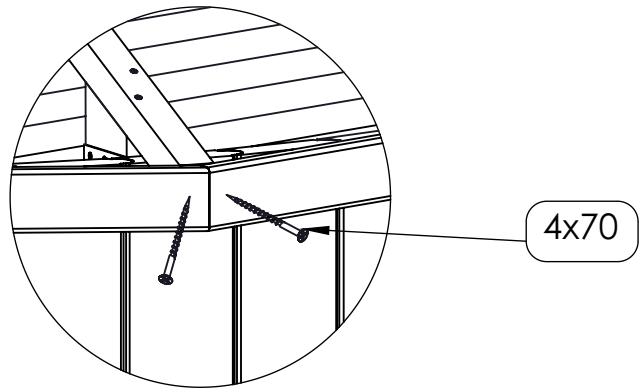

Required tools for sauna installation.

NB!

TOP

Floor

2x30 (with a big cap)

ka108

Nr.	Stock size	Qty.	Preview	Nr.	Stock size	Qty.	Preview
ka108	Roll	17.5M		p05	41x145x1995	41	
	400x280x150	1		p132	41x145x120	12	
	Assembly manual	1		p133	41x26x1755	1	
67	L6280	2		p134	41x47x1755	1	
s66	400x75x22			s136	1823x644	2	
p05-02	41x145x1995	1		s63	1823x644	2	
				s62	1944x675	2	
				n130	40x100x1840	1	
				n131	40x100x1190	2	
				k137	1143x136x40	8	
				k138	1061x819	8	

Nr.	Stock size	Qty.	Preview	Nr.	Stock size	Qty.	Preview
	5x90	8			Set		
	6x120	33		k140	68x20x847	8	
	†15, †20, †25	1+1+1		d141	690x150	2	
	1.5x30	22		d149	40x20x690	1	
	2x30	240		si142	1703x531	2	
d104	1715x690x70	1		si143	70x40x600	4	
d150	25x15x1755	4		k146	294x294	1	
	4x35	90		k147	44x40x100	8	
	4x70	77		v144	Ventilation set	2	
				k109	1000x317	28	