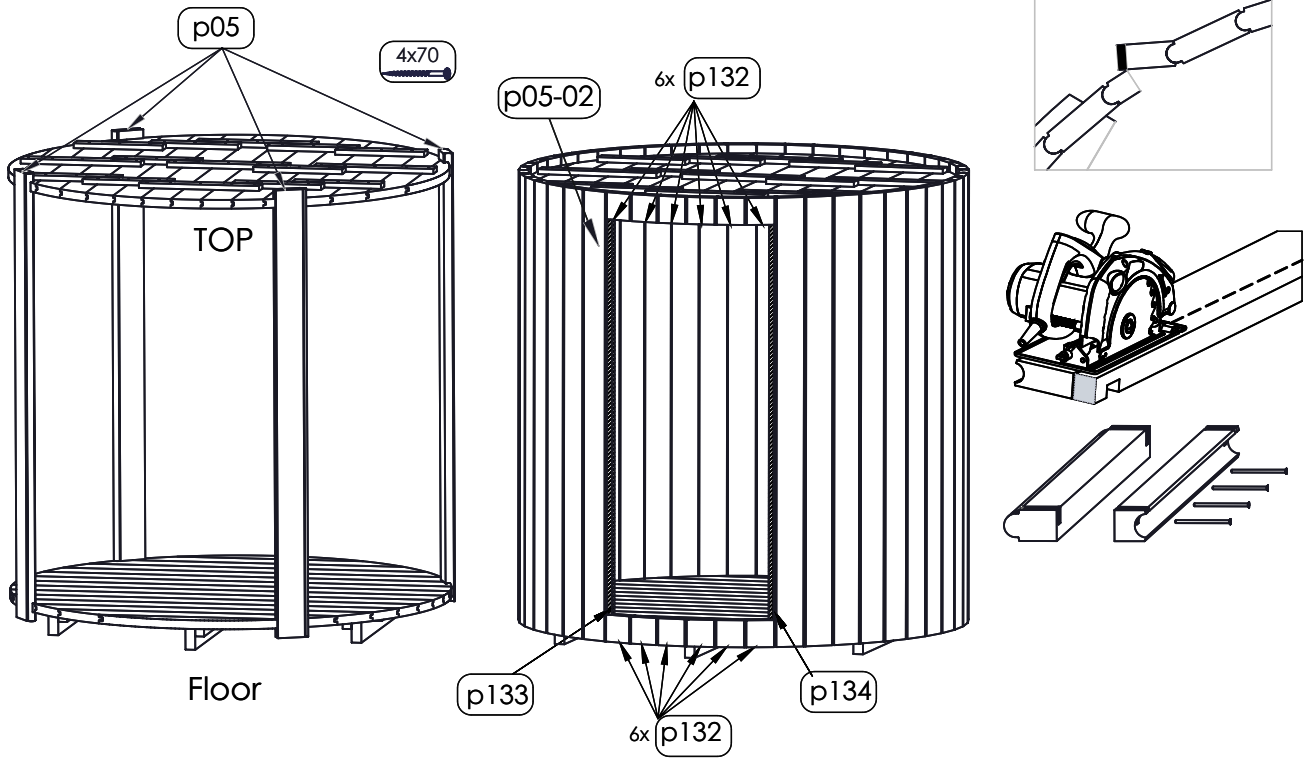

Required tools for sauna installation.

NB!

TOP

Floor

2x30 (with a big cap)

ka108

Nr.	Stock size	Qty.	Preview	Nr.	Stock size	Qty.	Preview
ka108	Roll	17.5M		p05	41x145x1995	41	
	400x280x150	1		p132	41x145x120	12	
	Assembly manual	1		p133	41x26x1755	1	
67	L6280	2		p134	41x47x1755	1	
s66	400x75x22			s136	1823x644	2	
p05-02	41x145x1995	1		s63	1823x644	2	
				s62	1944x675	2	
				n130	40x100x1840	1	
				n131	40x100x1190	2	
				k137	1143x136x40	8	
				k138	1061x819	8	

Nr.	Stock size	Qty.	Preview	Nr.	Stock size	Qty.	Preview
	5x90	8			Set		
	6x120	33		k140	68x20x847	8	
	†15, †20, †25	1+1+1		d141	690x150	2	
	1.5x30	22		d149	40x20x690	1	
	2x30	240		si142	1703x531	2	
d104	1715x690x70	1		si143	70x40x600	4	
d150	25x15x1755	4		k146	294x294	1	
	4x35	90		k147	44x40x100	8	
	4x70	77		v144	Ventilation set	2	
				k109	1000x317	28	