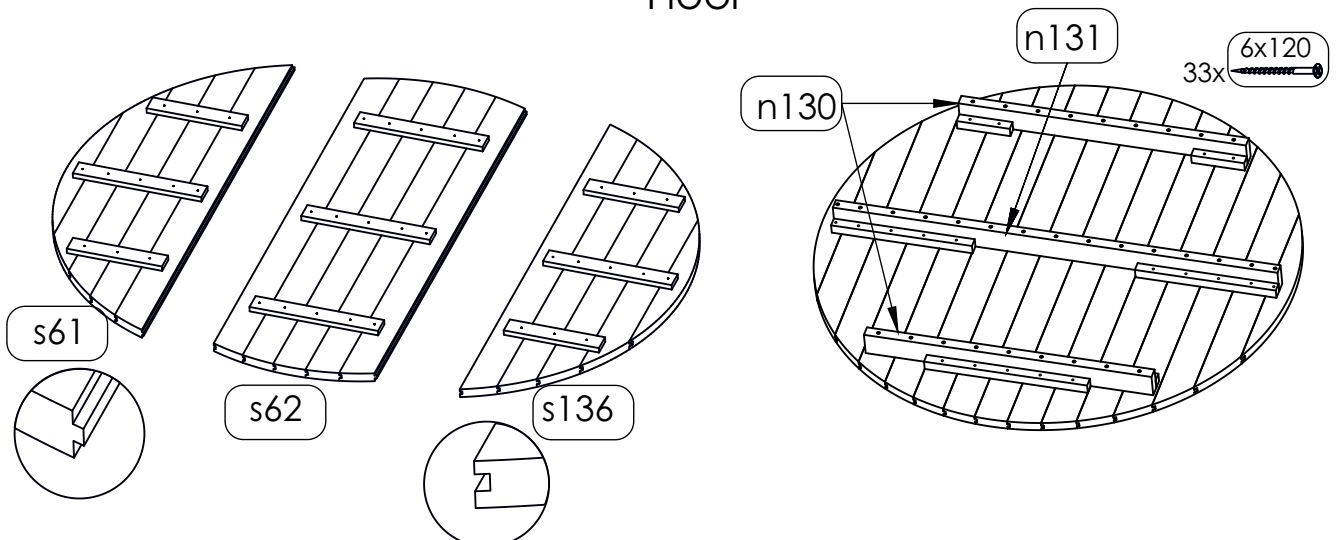

Required tools for sauna installation.

NB!

TOP

Floor

2x30 (with a big cap)

ka108

Nr.	Stock size	Qty.	Preview	Nr.	Stock size	Qty.	Preview
ka108	Roll	17.5M		p05	41x145x1995	41	
	400x280x150	1		p132	41x145x120	12	
	Assembly manual	1		p133	41x26x1755	1	
67	L6280	2		p134	41x47x1755	1	
s66	400x75x22			s136	1823x644	2	
p05-02	41x145x1995	1		s63	1823x644	2	
				s62	1944x675	2	
				n130	40x100x1840	1	
				n131	40x100x1190	2	
				k137	1143x136x40	8	
				k138	1061x819	8	

Nr.	Stock size	Qty.	Preview	Nr.	Stock size	Qty.	Preview
	5x90	8			Set		
	6x120	33		k140	68x20x847	8	
	†15, †20, †25	1+1+1		d141	690x150	2	
	1.5x30	22		d149	40x20x690	1	
	2x30	240		si142	1703x531	2	
d104	1715x690x70	1		si143	70x40x600	4	
d150	25x15x1755	4		k146	294x294	1	
	4x35	90		k147	44x40x100	8	
	4x70	77		v144	Ventilation set	2	
				k109	1000x317	28	