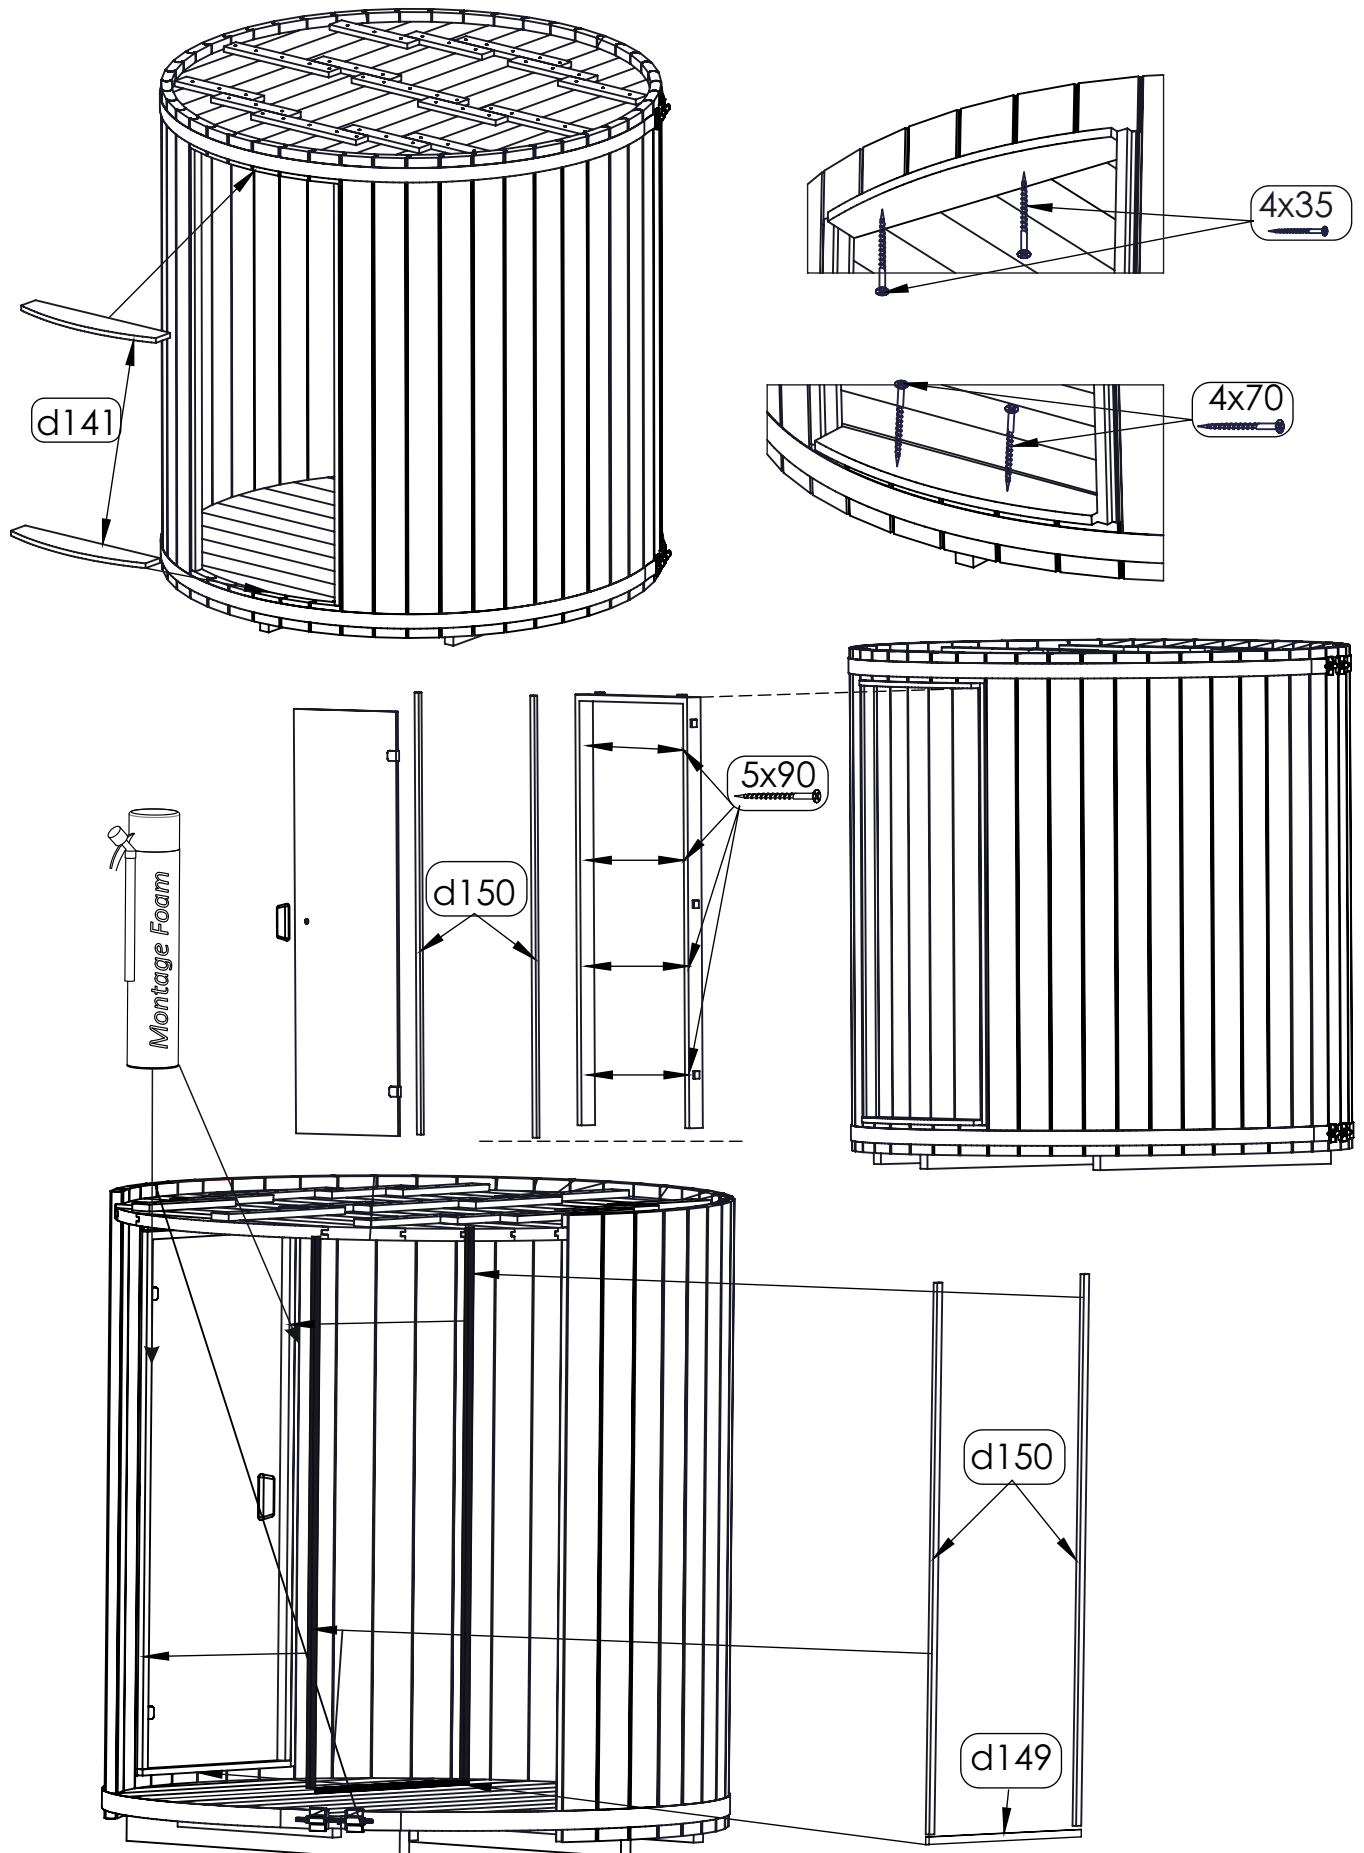

Required tools for sauna installation.

NB!

TOP

Floor

2x30 (with a big cap)

ka108

Nr.	Stock size	Qty.	Preview	Nr.	Stock size	Qty.	Preview
ka108	Roll	17.5M		p05	41x145x1995	41	
	400x280x150	1		p132	41x145x120	12	
	Assembly manual	1		p133	41x26x1755	1	
67	L6280	2		p134	41x47x1755	1	
s66	400x75x22			s136	1823x644	2	
p05-02	41x145x1995	1		s63	1823x644	2	
				s62	1944x675	2	
				n130	40x100x1840	1	
				n131	40x100x1190	2	
				k137	1143x136x40	8	
				k138	1061x819	8	

Nr.	Stock size	Qty.	Preview	Nr.	Stock size	Qty.	Preview
	5x90	8			Set		
	6x120	33		k140	68x20x847	8	
	†15, †20, †25	1+1+1		d141	690x150	2	
	1.5x30	22		d149	40x20x690	1	
	2x30	240		si142	1703x531	2	
d104	1715x690x70	1		si143	70x40x600	4	
d150	25x15x1755	4		k146	294x294	1	
	4x35	90		k147	44x40x100	8	
	4x70	77		v144	Ventilation set	2	
				k109	1000x317	28	