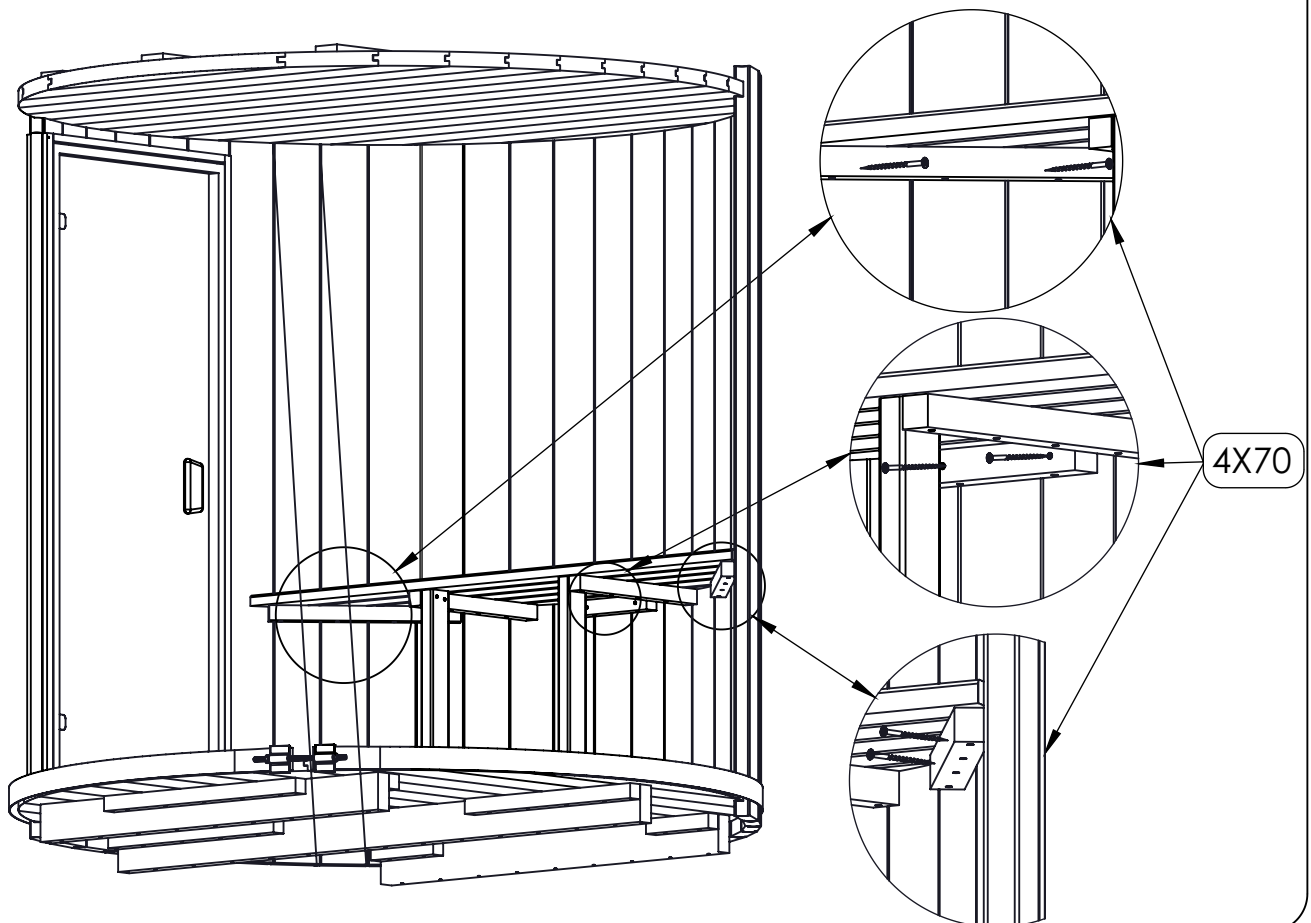

Required tools for sauna installation.

NB!

TOP

Floor

2x30 (with a big cap)

ka108

Nr.	Stock size	Qty.	Preview	Nr.	Stock size	Qty.	Preview
ka108	Roll	17.5M		p05	41x145x1995	41	
	400x280x150	1		p132	41x145x120	12	
	Assembly manual	1		p133	41x26x1755	1	
67	L6280	2		p134	41x47x1755	1	
s66	400x75x22			s136	1823x644	2	
p05-02	41x145x1995	1		s63	1823x644	2	
				s62	1944x675	2	
				n130	40x100x1840	1	
				n131	40x100x1190	2	
				k137	1143x136x40	8	
				k138	1061x819	8	

Nr.	Stock size	Qty.	Preview	Nr.	Stock size	Qty.	Preview
	5x90	8			Set		
	6x120	33		k140	68x20x847	8	
	†15, †20, †25	1+1+1		d141	690x150	2	
	1.5x30	22		d149	40x20x690	1	
	2x30	240		si142	1703x531	2	
d104	1715x690x70	1		si143	70x40x600	4	
d150	25x15x1755	4		k146	294x294	1	
	4x35	90		k147	44x40x100	8	
	4x70	77		v144	Ventilation set	2	
				k109	1000x317	28	