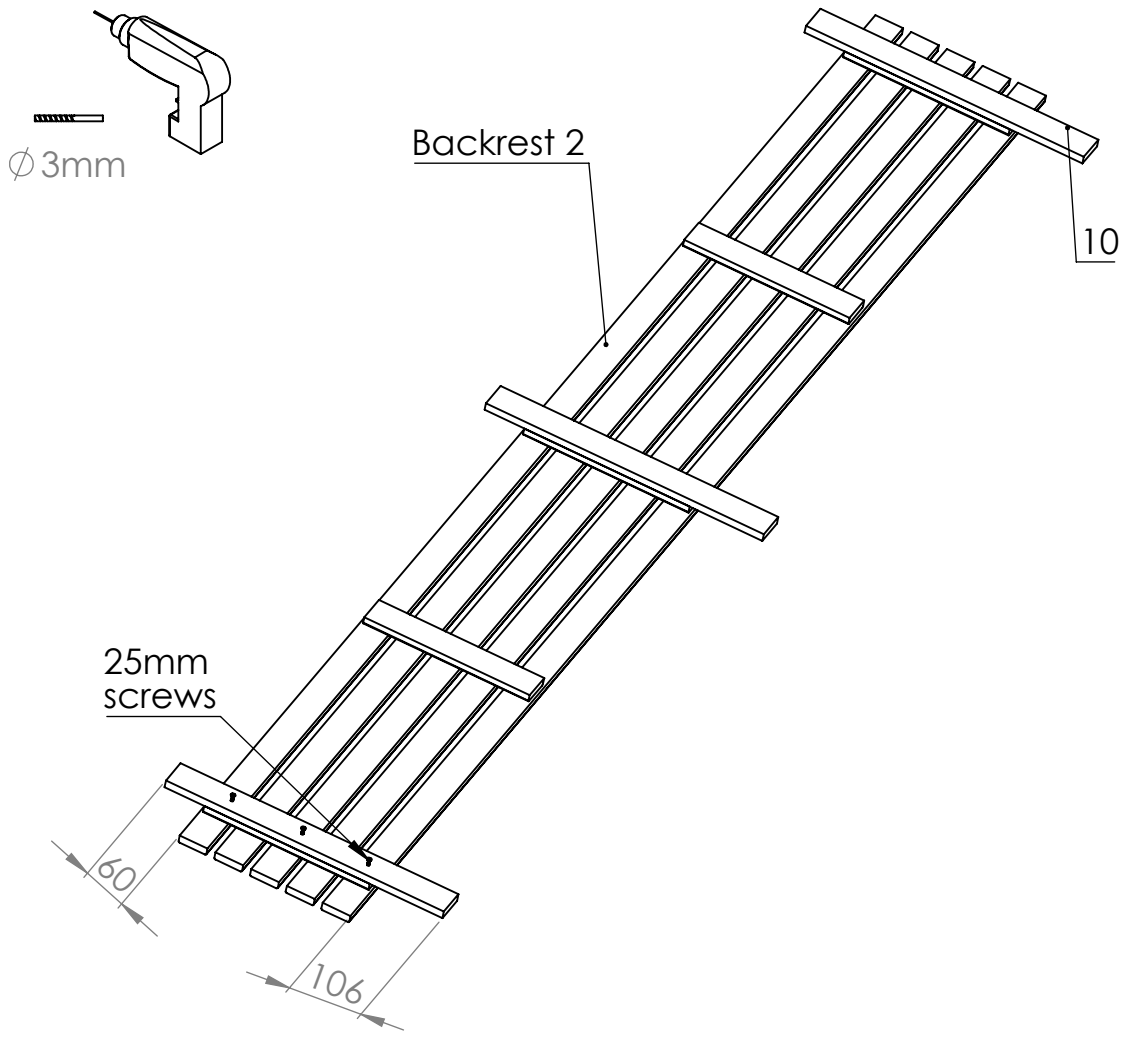

4.2	5
5.1	5
3.2	2
70mm screws	50
7.4	2

5.2	4
Window	3
70mm screws	55

Door	1
Door handle	1
40mm screws	10

4.2	9
5.1	9
5.2	9
40mm screws	10
70mm screws	90

Attention

There is a distance between the window and the board above it

Cut the last board

6.3	13
6.4	13
6.5	13
6.6	13
50mm Nails	312
7.1	2
40mm screws	8

Roofing
Nails

Roofing Nails	50
---------------	----

7.2	8
7.3	4
7.4	4
35mm screws	16
40mm screws	40

9.1	2
9.2	2
9.3	2
70mm screws	12

Backrest2	1
10	3
25mm screws	9
Bench1	1
Bench2	1
9.4	1
70mm screws	10
35mm screws	6

70mm
screws

Backrest1	1
70mm screws	6