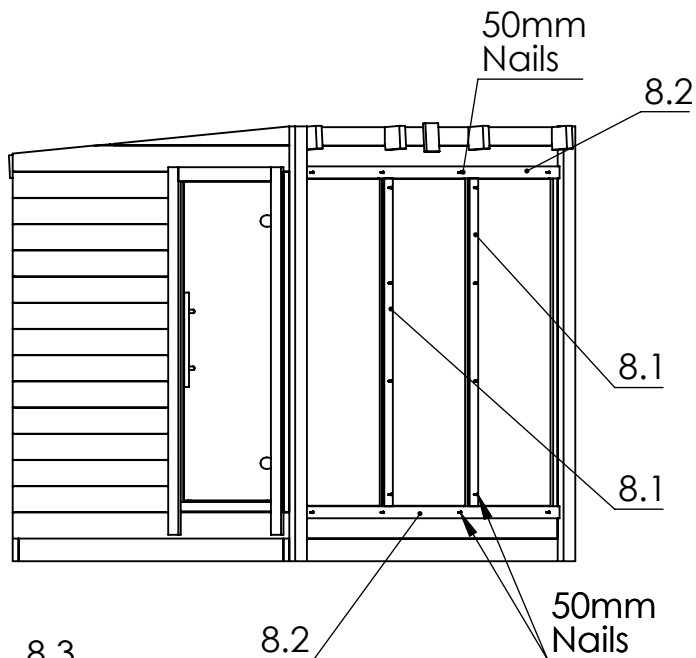

4.2	5
5.1	5
3.2	2
70mm screws	50
7.4	2

5.2	4
Window	3
70mm screws	55

Door	1
Door handle	1
40mm screws	10

4.2	9
5.1	9
5.2	9
40mm screws	10
70mm screws	90

Attention

There is a distance between the window and the board above it

4.2	1
5.3	2
5.4	2
40mm screws	6
70mm screws	10
120mm screws	2

Attention

place the beams in the correct direction.
The letter F must be on the front side

6.1	4
4.3	6
140mm screws	20

140mm screws

8.1	4
8.2	2
8.3	2
1.3	21
50mm Nails	200