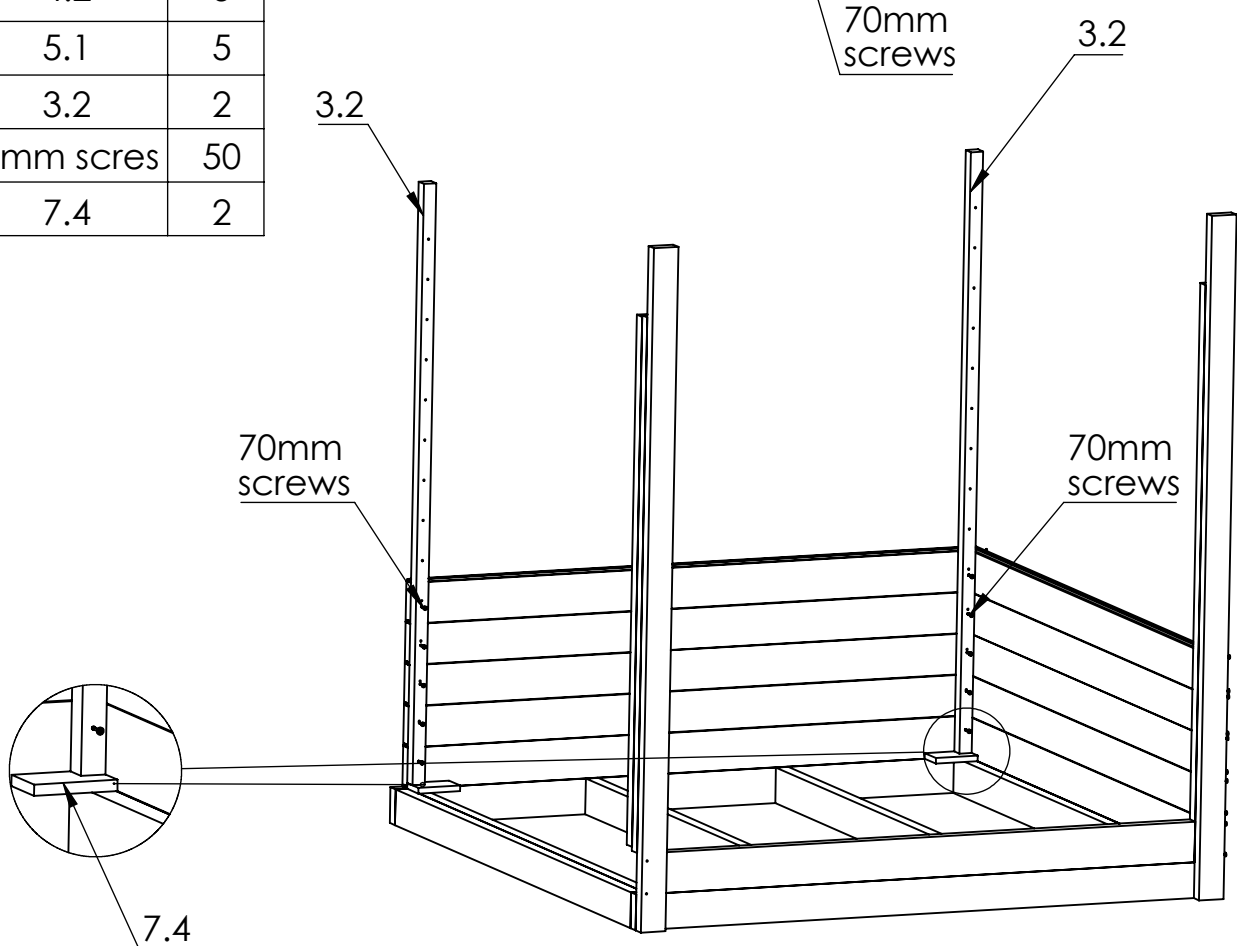

7.4		19*95*150	4
8.1		14*64*1734	4
8.2		14*64*1918	2
8.3		14*64*1988	2
9.1		44*44*515	2
9.2		44*44*320	2
9.3		44*44*200	2
9.4		44*44*348	1

10		12*42*420	3
Window		44*639*1800	3
Door		82*843*1945	1
Bench 1		90*543*2000	1
Bench 2		90*348*2000	1
Backrest1		56*260*2000	1
Backrest2		24*260*2000	1

Attention

Pay Attention to the post numbers written on the posts.

1.1	2
1.2	6
80mm screws	24
2.1	1
2.2	1
120mm screws	4

3.1	1
4.1	1
5.1D	1
70mm screws	10

70mm screws

Attention

Use Hammer Block when fixing the beams

4.2	5
5.1	5
3.2	2
70mm screws	50
7.4	2

5.2	4
Window	3
70mm screws	55

Door	1
Door handle	1
40mm screws	10

4.2	9
5.1	9
5.2	9
40mm screws	10
70mm screws	90

Attention

There is a distance between the window and the board above it