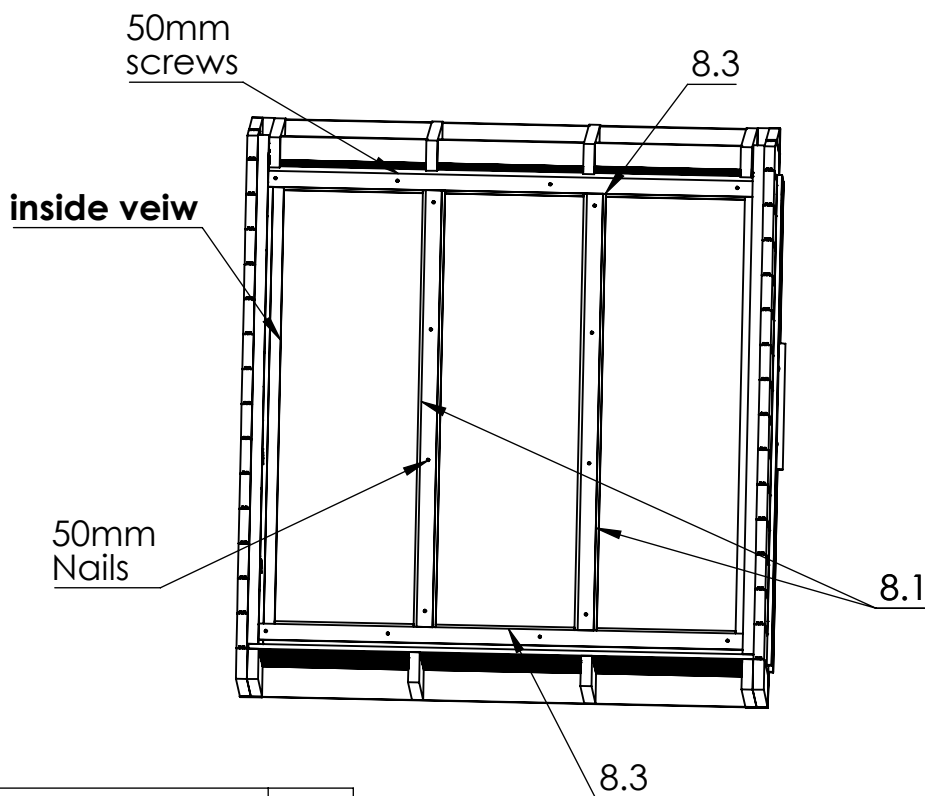

4.2	5
5.1	5
3.2	2
70mm screws	50
7.4	2

5.2	4
Window	3
70mm screws	55

Door	1
Door handle	1
40mm screws	10

4.2	9
5.1	9
5.2	9
40mm screws	10
70mm screws	90

Attention

There is a distance between the window and the board above it

4.2	1
5.3	2
5.4	2
40mm screws	6
70mm screws	10
120mm screws	2

Attention

place the beams in the correct direction.
The letter F must be on the front side

6.1	4
4.3	6
140mm screws	20

140mm screws

8.1	4
8.2	2
8.3	2
1.3	21
50mm Nails	200