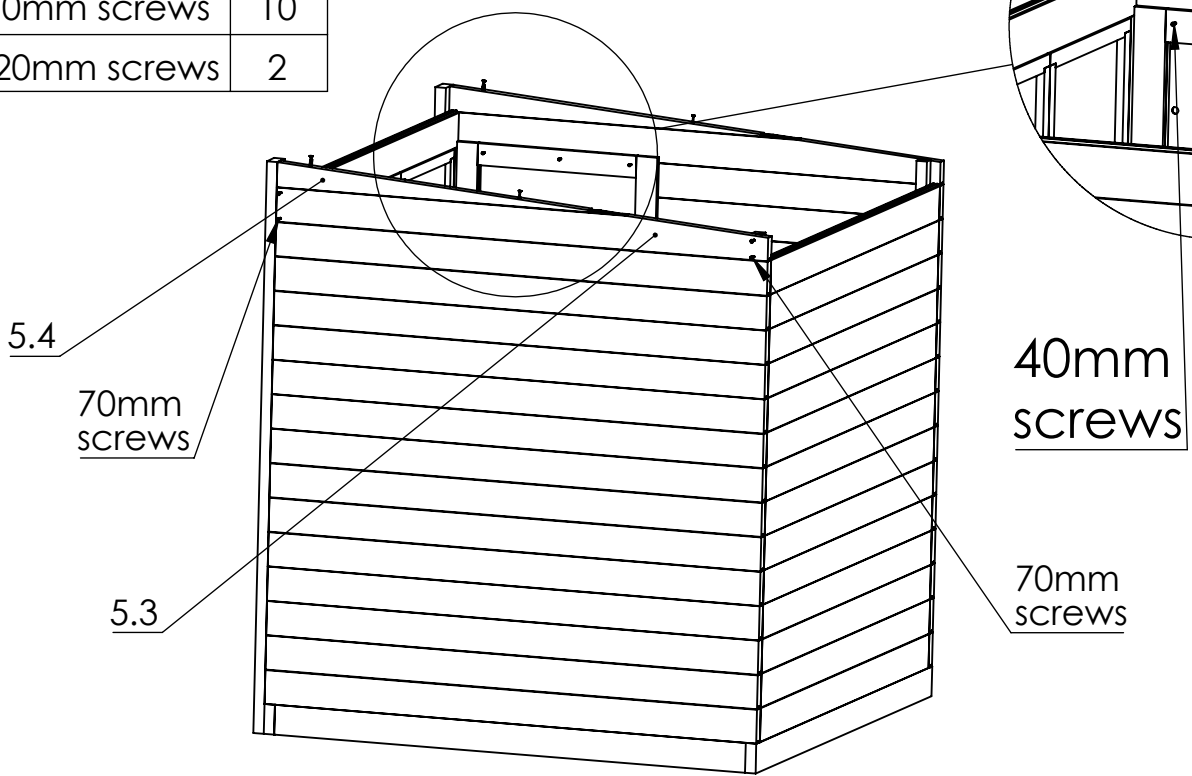

Attention

There is a distance between the window and the board above it

4.2	1
5.3	2
5.4	2
40mm screws	6
70mm screws	10
120mm screws	2