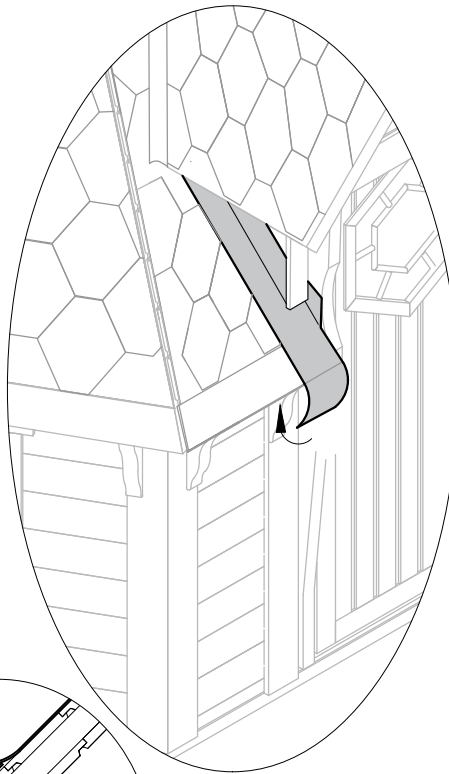

11.1 Grill / Camping / Sauna Cabin 9.2 ROOF FINISHING

① x13

Bituminos-cerpes
-3x317x1000

② x 150

T-V-2x20

2 Step