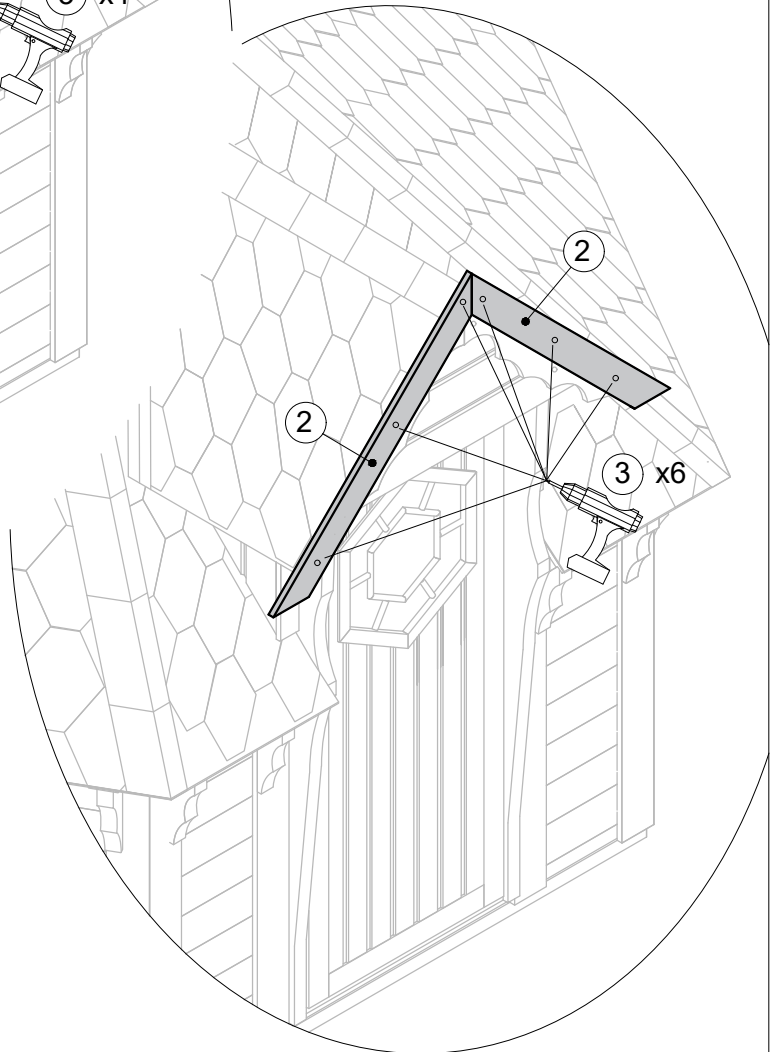

2 Step

13. Grill / Camping / Sauna Cabin 9.2 INSIDE FINISHING BOARD

① x6
M-18x70x1105
or
M-18x70x1235
or
M-18x70x1365

② x36
T-GC-3.5x45

13.1 Grill / Camping / Sauna Cabin 9.2
INSIDE FINISHING BOARD

① x2
M-18x83x488-F