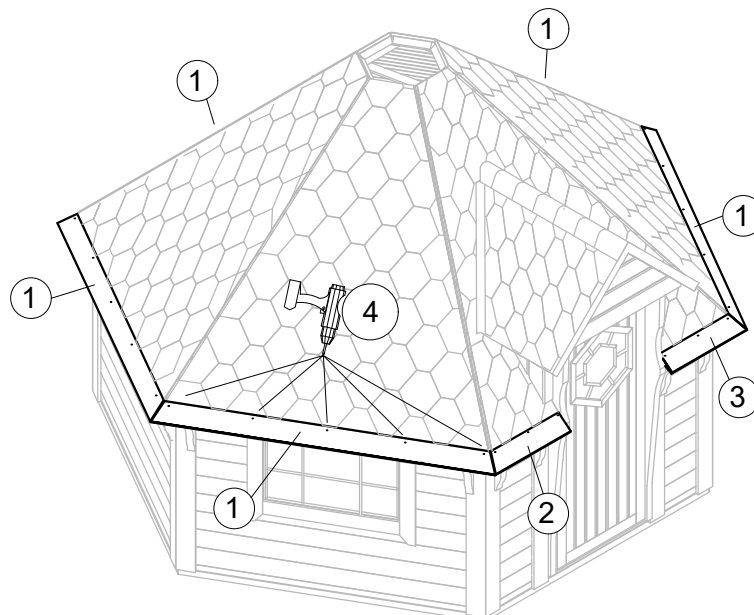

11. Grill / Camping / Sauna Cabin 9.2 ROOF FINISHING

① x5
GR9.2-Stog-prailg-145x2091

② x1
GR9.2-Stog-prailg-145x613-(k)

③ x1
GR9.2-Stog-prailg-145x613-(d)

④ x31
T-BC-4x50

2 Step