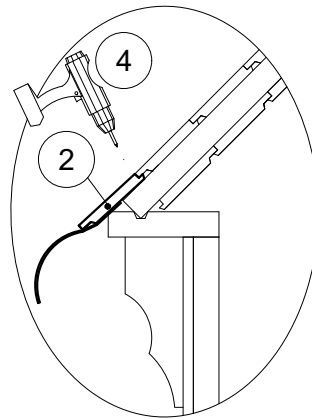

1 Step

2 Step

11. Grill / Camping / Sauna Cabin 9.2 ROOF FINISHING

① x5
GR9.2-Stog-prailg-145x2091

② x1
GR9.2-Stog-prailg-145x613-(k)

③ x1
GR9.2-Stog-prailg-145x613-(d)

④ x31
T-BC-4x50

1 Step