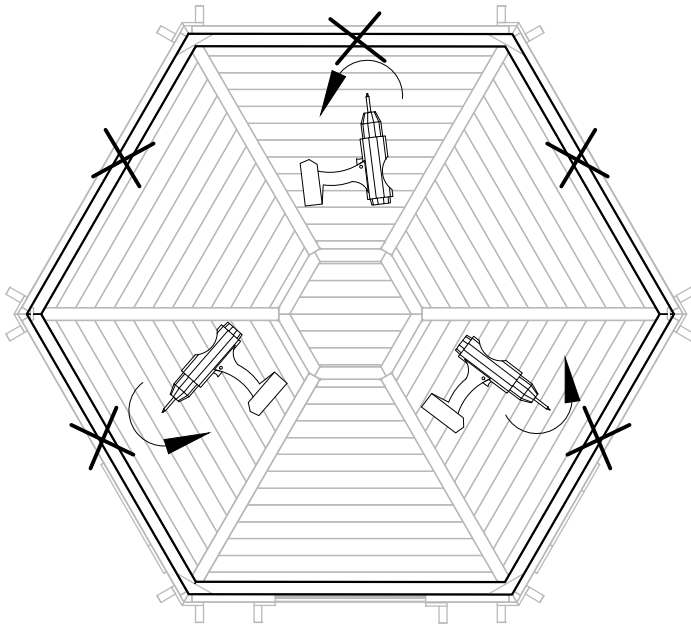

① x10

S-koja-918x842

② x60

T-GC-6x80

1 Step