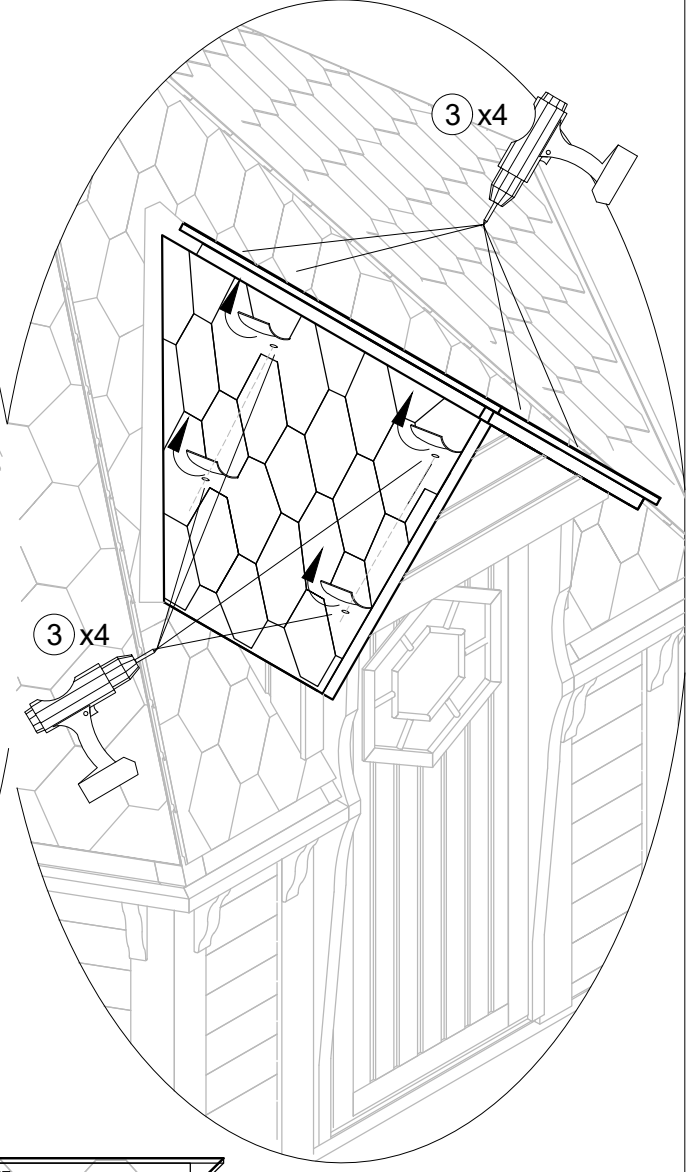

10.3 Grill / Camping / Sauna Cabin 9.2 ENTRANCE ASSEMBLY

① x1

GR-Stog-845x1090-(k)

② x1

GR-Stog-845x1090-(d)

③ x8
T-GC-5x80

1 Step

2 Step