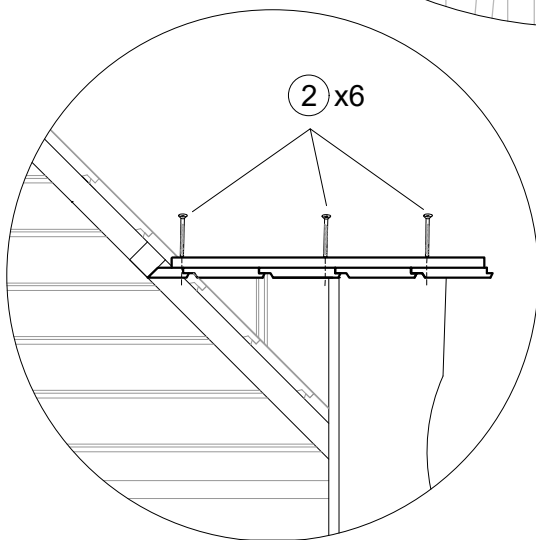

10.1 Grill / Camping / Sauna Cabin 9.2 ENTRANCE ASSEMBLY

① x1
GR-lubos-636x939

② x6
T-GC-4x70