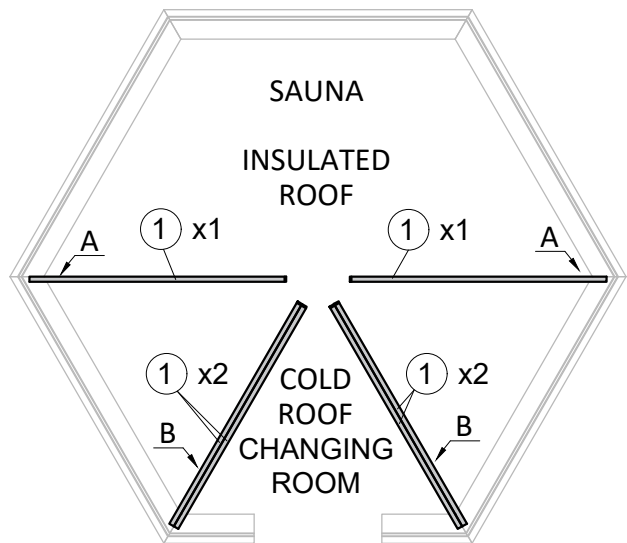

13.4 Sauna Cabin 9.2 INSIDE FINISHING BOARD