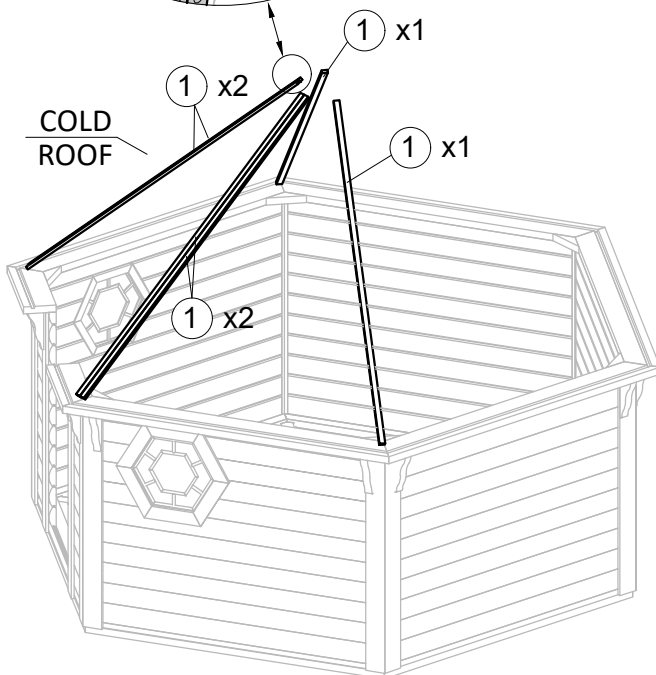

13.4 Sauna Cabin 9.2 INSIDE FINISHING BOARD