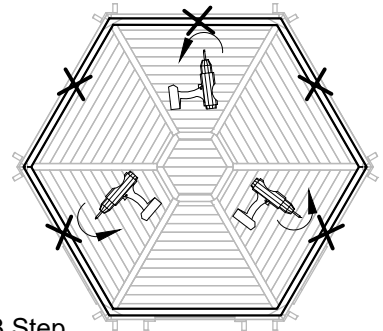

2 Step

3 Step