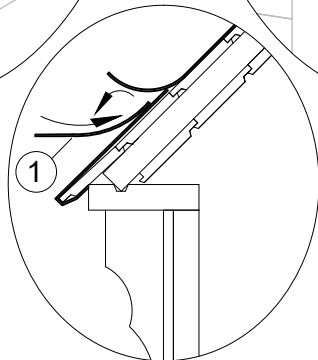

11.1 Grill / Camping / Sauna Cabin 9.2 ROOF FINISHING

① x13

Bituminos-cerpes
-3x317x1000

② x 150

T-V-2x20

3 Step