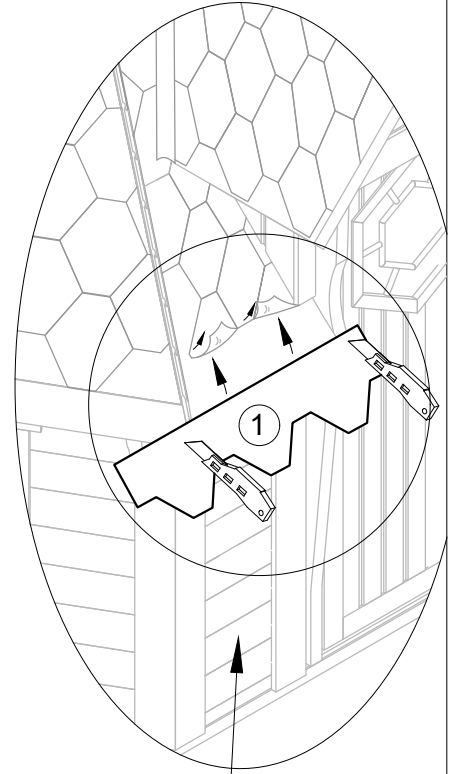

11.1 Grill / Camping / Sauna Cabin 9.2 ROOF FINISHING

① x13

Bituminos-cerpes
-3x317x1000

② x 150

T-V-2x20

3 Step