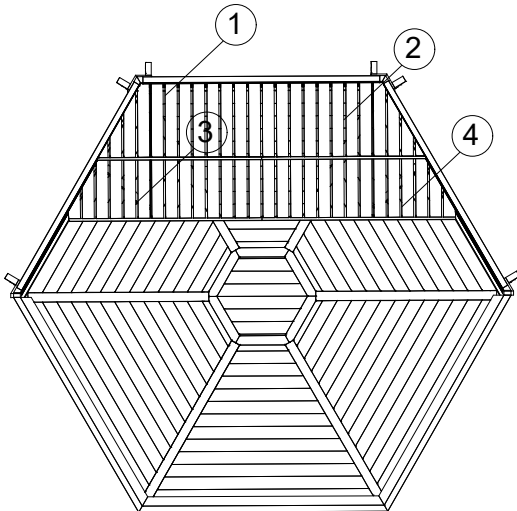

① x1
S9.2-gultas-1244x465

② x1
S9.2-gultas-1244x465

③ x1
S9.2-gultas-1462x465

④ x1
S9.2-gultas-1462x465

⑤ x2
Mpl-16x90x1255

⑥ x2
Mpl-28x45x1514

⑧ x30
T-GC-5x80

24. Sauna Cabin with changing room 9.2 SAFETY FENCE FOR THE HEATER