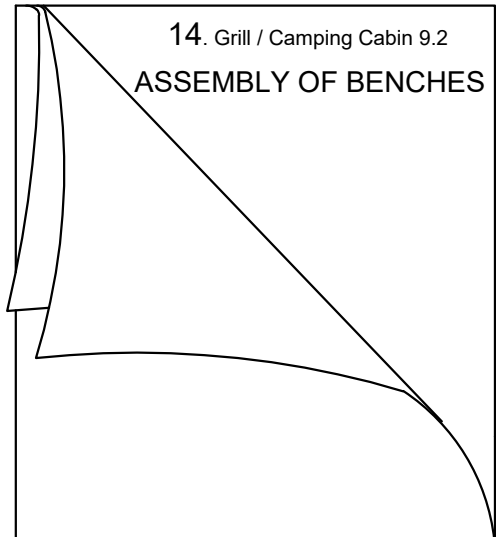

GRILL / CAMPING CABIN 9.2