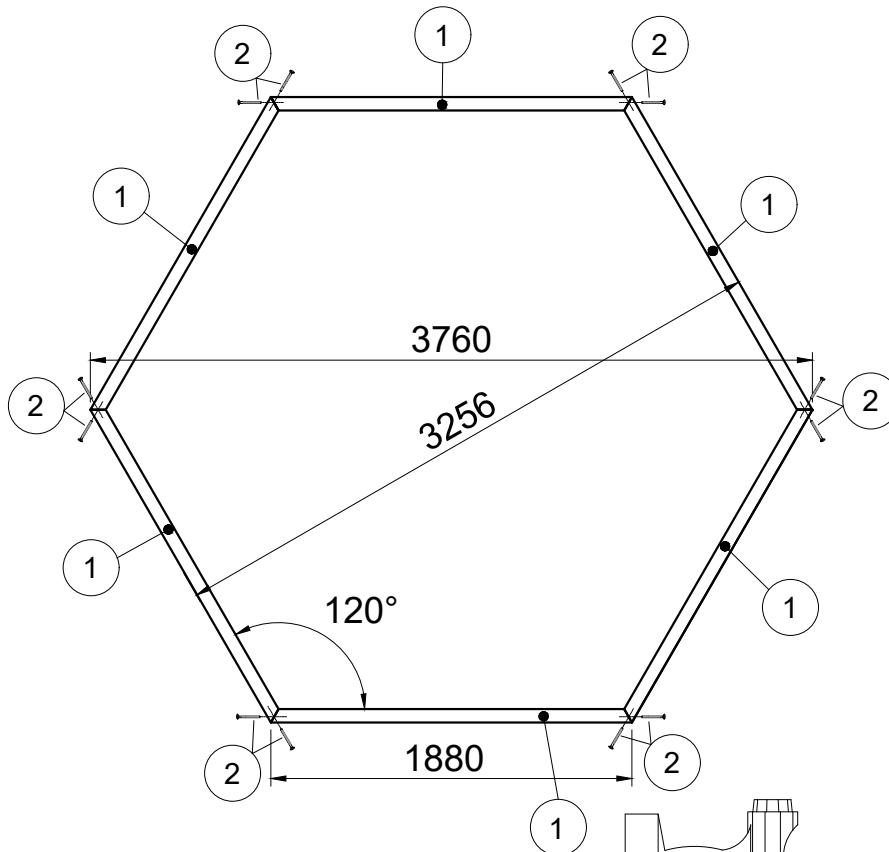

If you do not follow recommendation, product will lose its warranty.

1. Grill / Camping / Sauna Cabin 9.2 WOOD RING - FOUNDATION

2 x12
T-GC-5x100

2. Grill / Camping Cabin 9.2 WALLS CONNECTION

1 x2

GR9.2-S-1155x1880
or
GR9.2-S-1285x1880
or
GR9.2-S-1415x1880