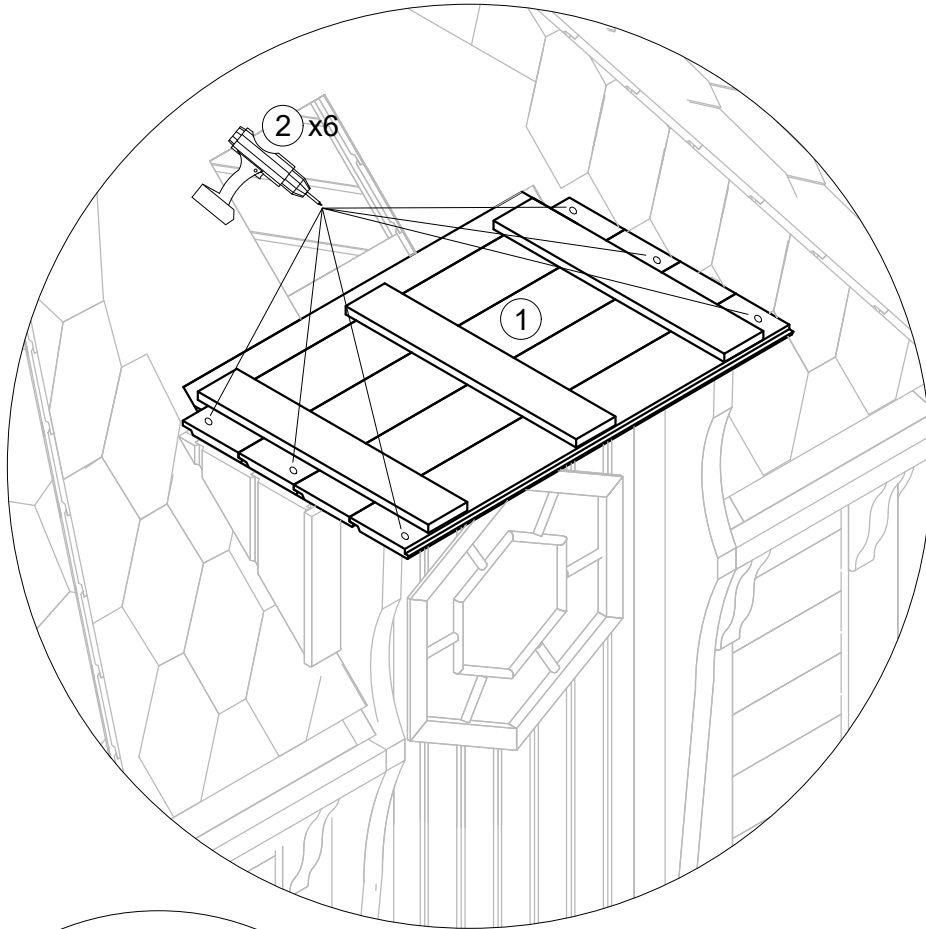

10.1 Grill / Camping / Sauna Cabin 9.2 ENTRANCE ASSEMBLY

① x1
GR-lubos-636x939

② x6
T-GC-4x70