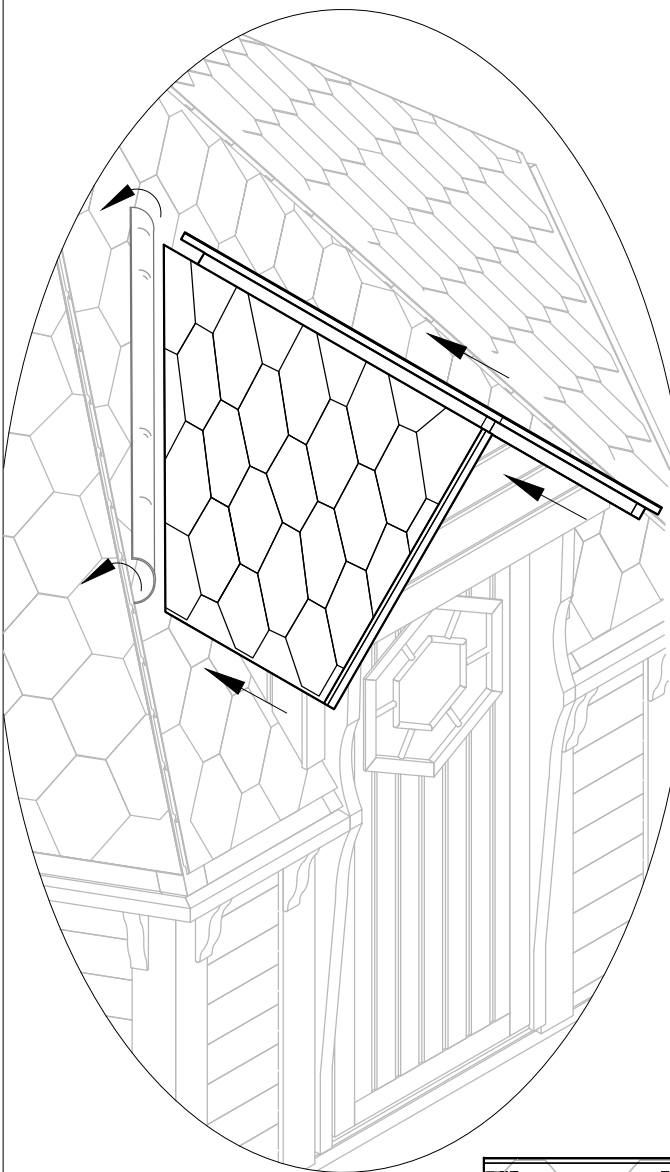

10.3 Grill / Camping / Sauna Cabin 9.2 ENTRANCE ASSEMBLY

① x1

GR-Stog-845x1090-(k)

② x1

GR-Stog-845x1090-(d)

③ x8
T-GC-5x80

1 Step

2 Step