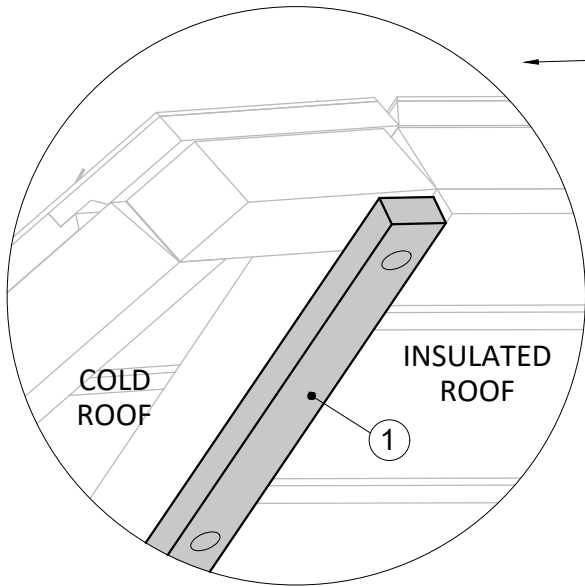

13.4 Sauna Cabin 9.2 INSIDE FINISHING BOARD