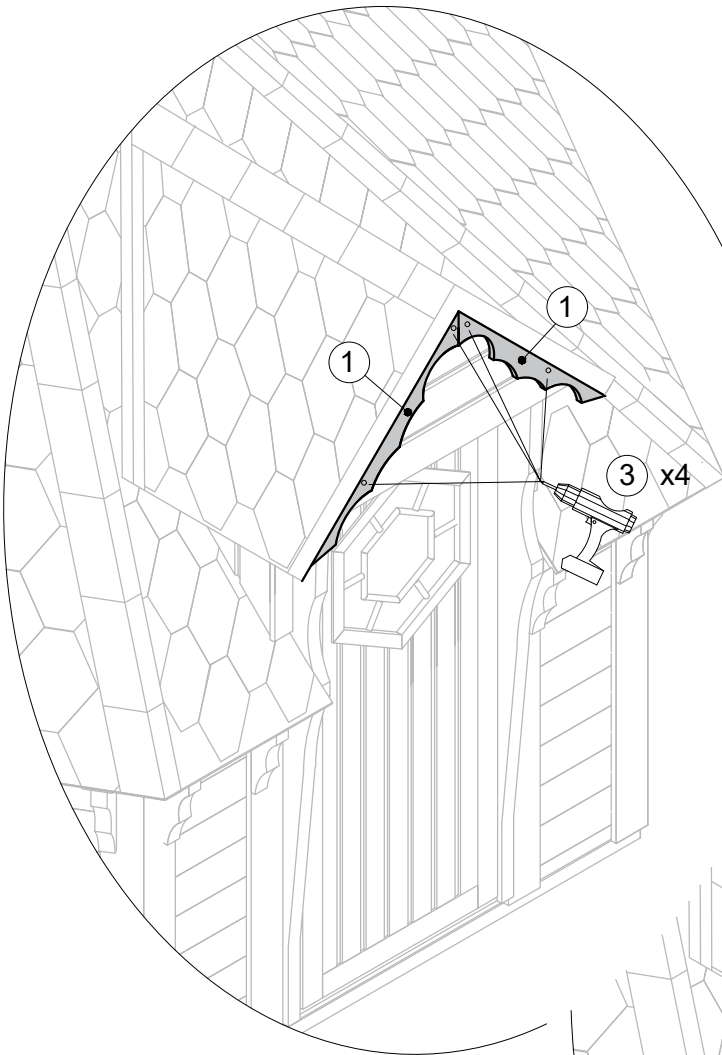

2 Step

13. Grill / Camping / Sauna Cabin 9.2 INSIDE FINISHING BOARD

① x6
M-18x70x1105
or
M-18x70x1235
or
M-18x70x1365

② x36
T-GC-3.5x45

13.1 Grill / Camping / Sauna Cabin 9.2
INSIDE FINISHING BOARD

① x2
M-18x83x488-F