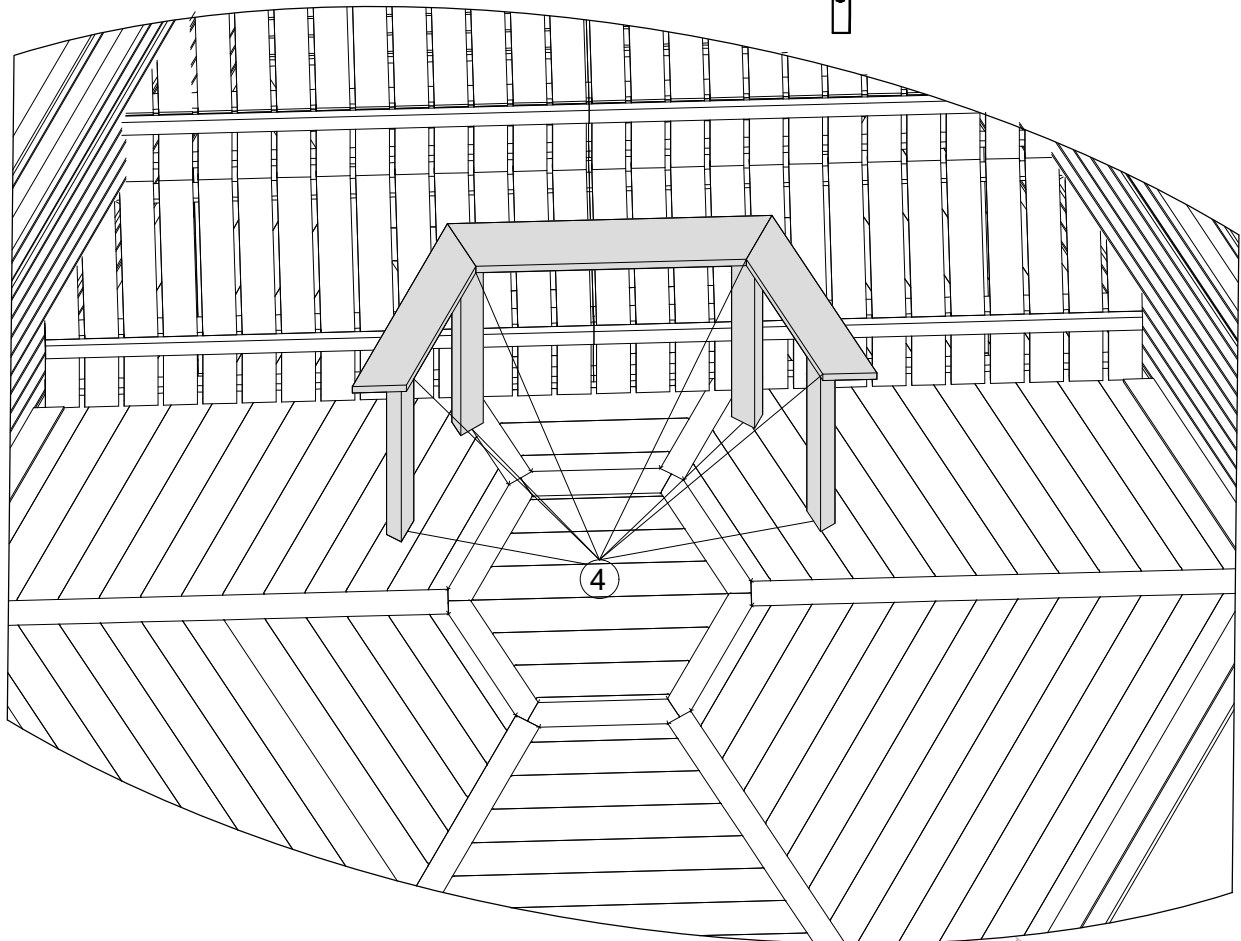

① x1
S9.2-gultas-1244x465

② x1
S9.2-gultas-1244x465

③ x1
S9.2-gultas-1462x465

④ x1
S9.2-gultas-1462x465

⑤ x2
Mpl-16x90x1255

⑥ x2
Mpl-28x45x1514

⑧ x30
T-GC-5x80

24. Sauna Cabin with changing room 9.2 SAFETY FENCE FOR THE HEATER