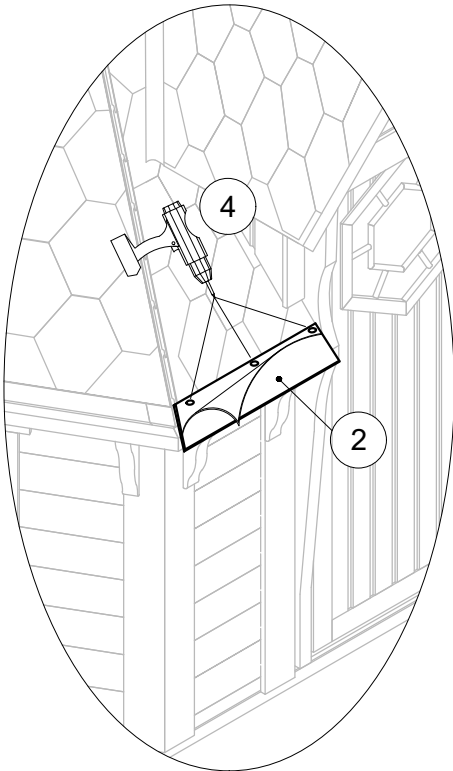

1 Step

2 Step

11. Grill / Camping / Sauna Cabin 9.2 ROOF FINISHING

① x5
GR9.2-Stog-prailg-145x2091

② x1
GR9.2-Stog-prailg-145x613-(k)

③ x1
GR9.2-Stog-prailg-145x613-(d)

④ x31
T-BC-4x50

1 Step