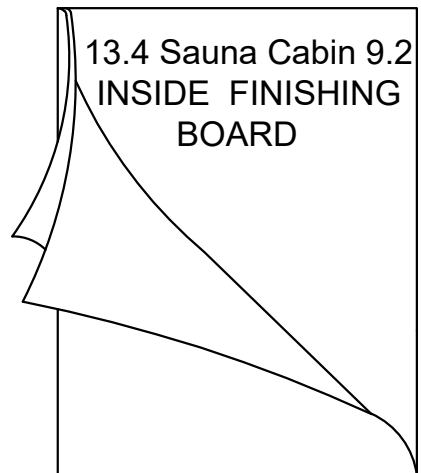

IF Sauna Cabin 9.2
WITH CHANGING ROOM

13.4 Sauna Cabin 9.2
INSIDE FINISHING
BOARD