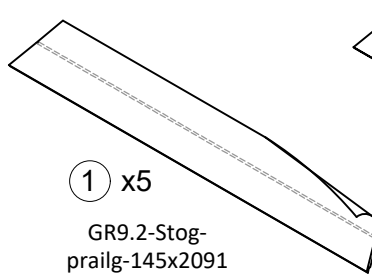

11. Grill / Camping / Sauna Cabin 9.2 ROOF FINISHING