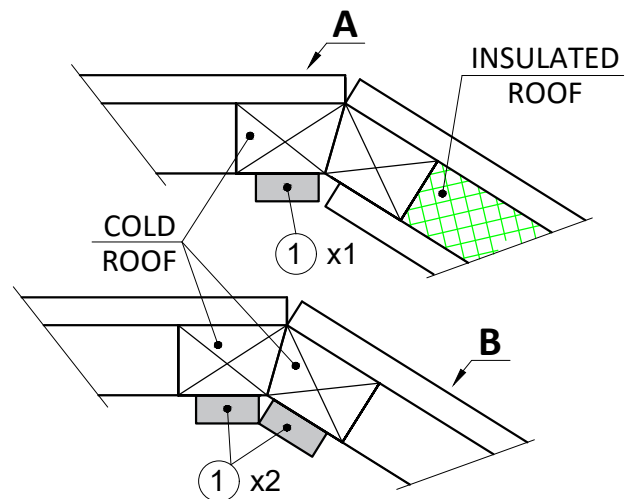

13.4 Sauna Cabin 9.2 INSIDE FINISHING BOARD