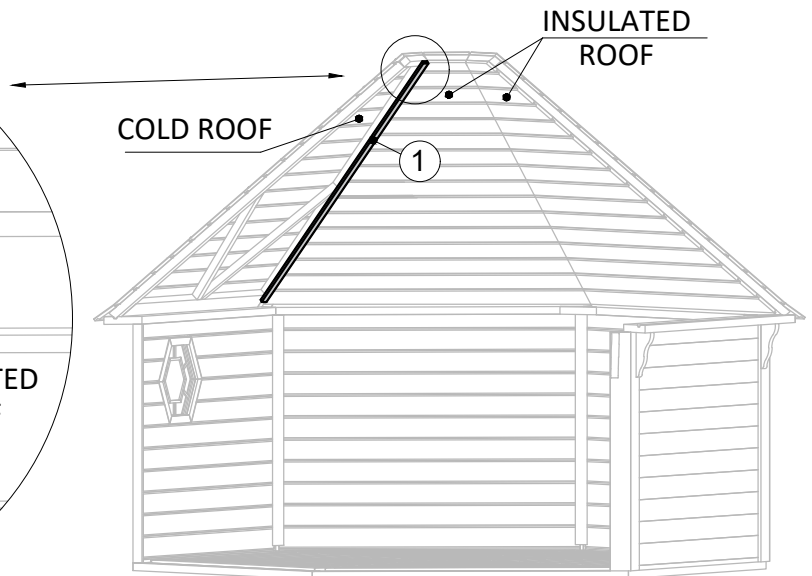

13.4 Sauna Cabin 9.2 INSIDE FINISHING BOARD