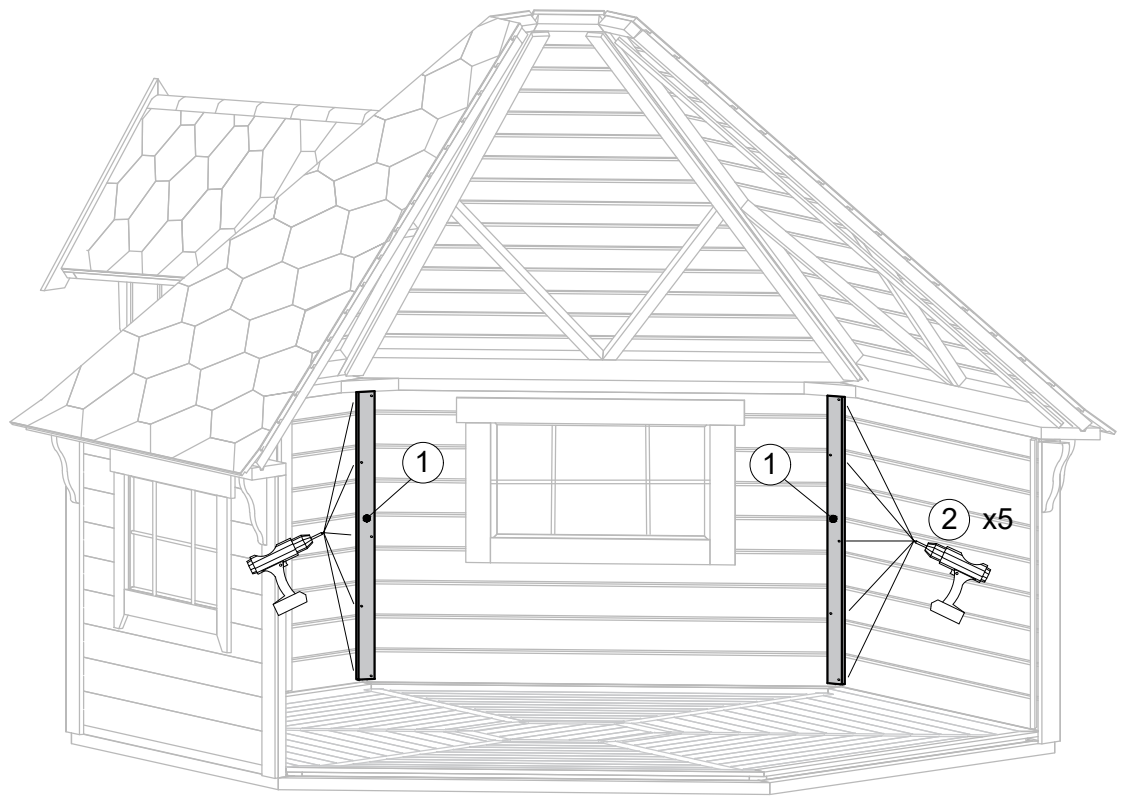

2 Step

13. Grill / Camping / Sauna Cabin 9.2 INSIDE FINISHING BOARD

① x6
M-18x70x1105
or
M-18x70x1235
or
M-18x70x1365

② x36
T-GC-3.5x45

13.1 Grill / Camping / Sauna Cabin 9.2
INSIDE FINISHING BOARD

① x2
M-18x83x488-F