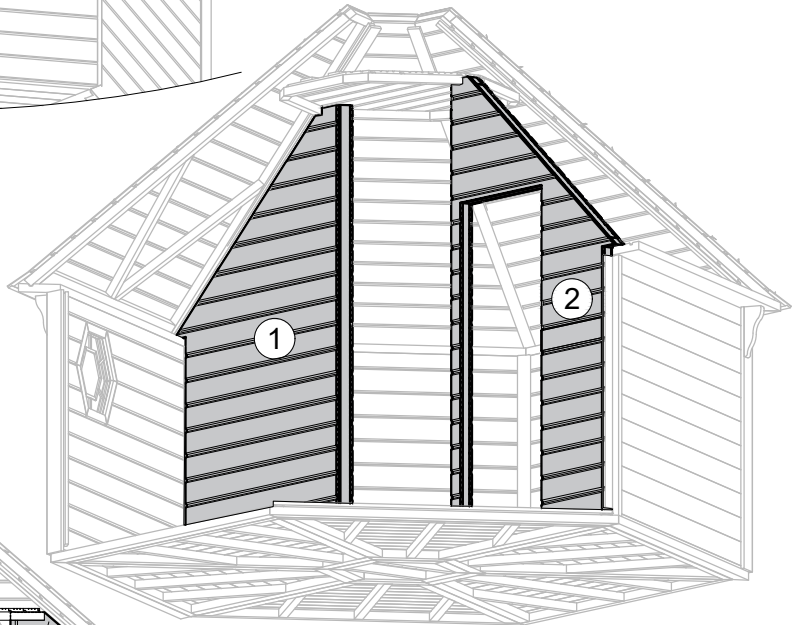

18. Sauna Cabin with changing room 9.2 INSIDE WALL ASSEMBLY

① x1

S9.2-Pertv-1434x2525

② x1

S9.2-PertvD-1434x2525

③ x16

T-GC-5x100

1 Step

2 Step

3 Step

3 Step