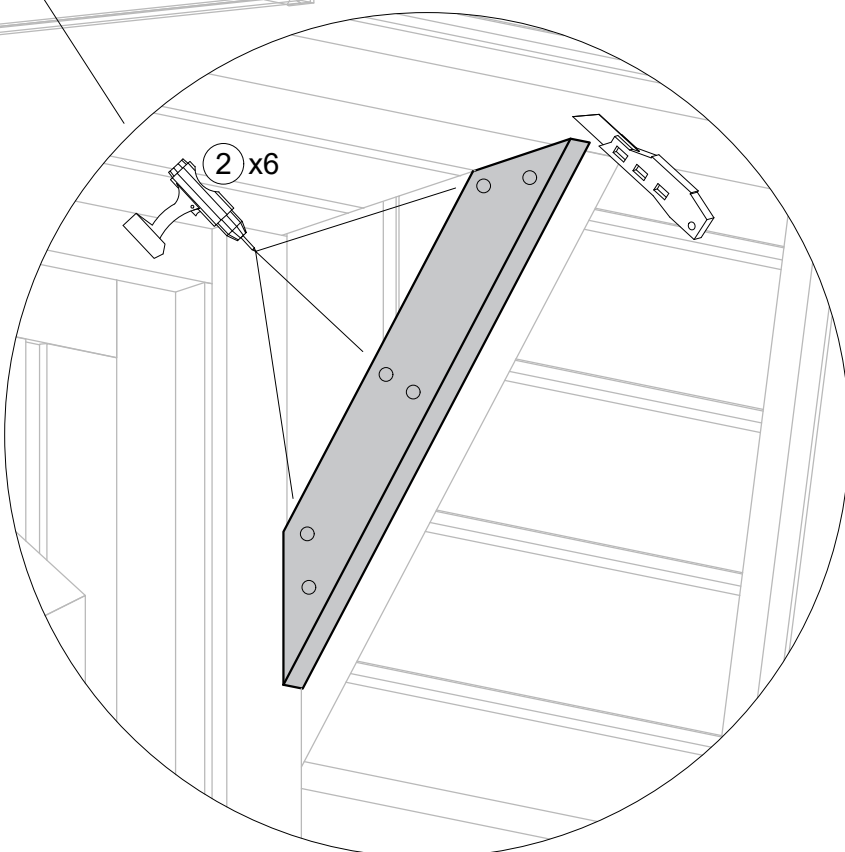

13.1 Grill / Camping / Sauna Cabin 9.2
INSIDE FINISHING BOARD

① x2
M-18x83x488-F

② x12
T-GC-3.5x45