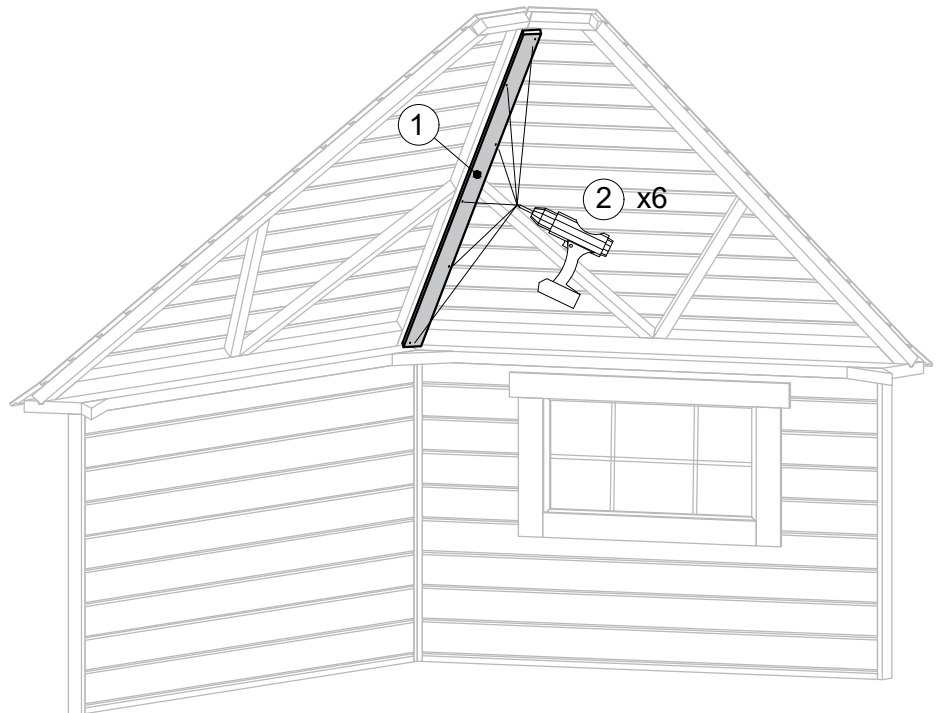

② x12

T-GC-3.5x45

13.3 Grill / Camping / Sauna Cabin 9.2
INSIDE FINISHING BOARD

① x6

M-18x70x2240

② x36

T-GC-3.5x45

IF Sauna Cabin 9.2
WITH CHANGING ROOM