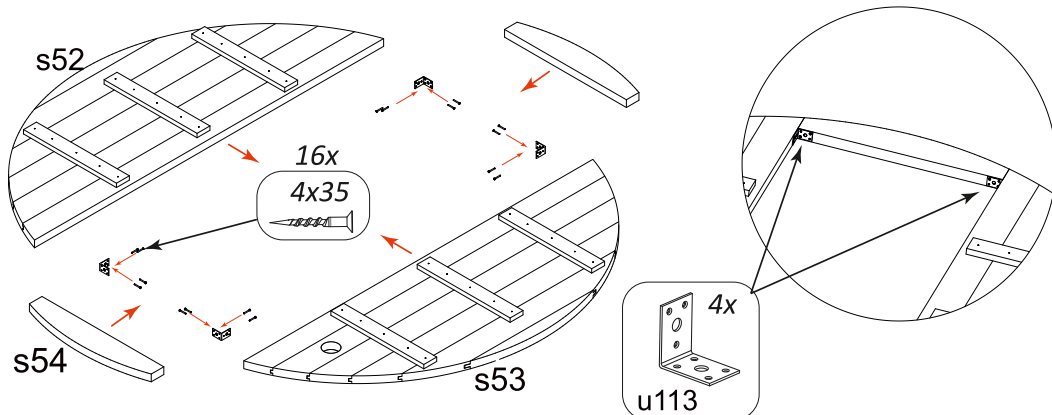

Required tools for sauna installation.

NB!