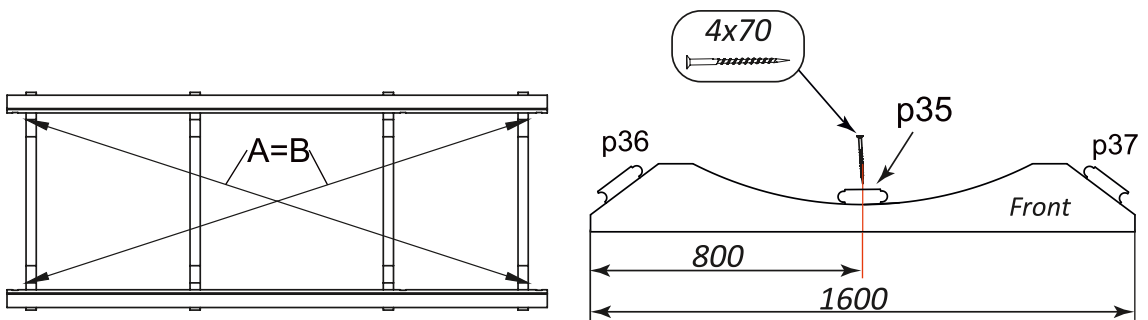

Required tools for sauna installation.

NB!