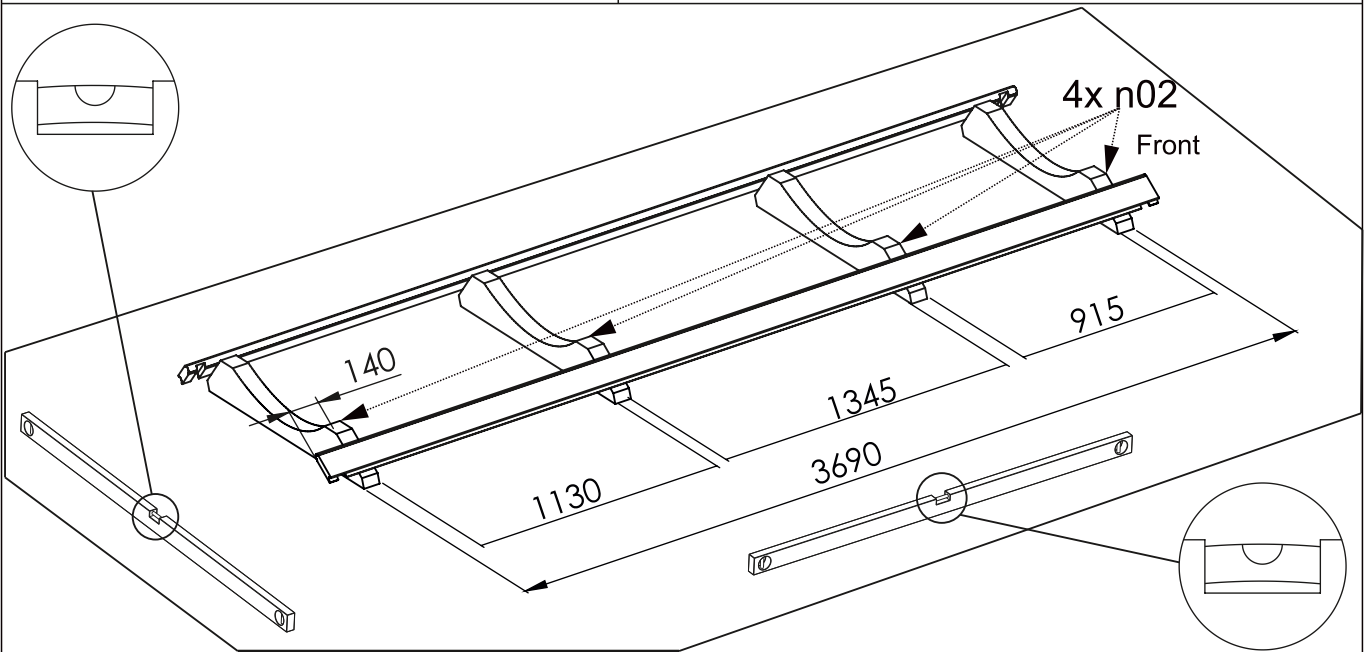

Required tools for sauna installation.

NB!