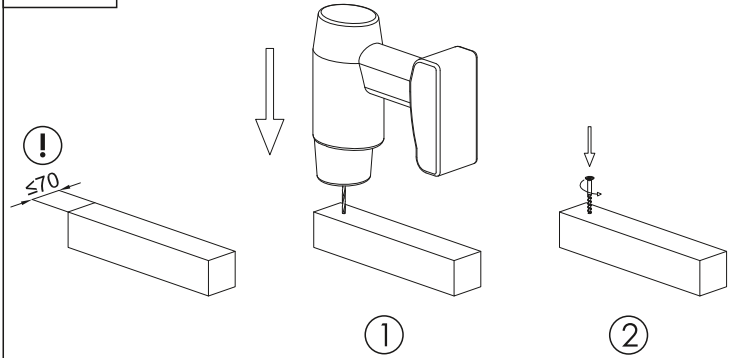

Required tools for sauna installation.

NB!